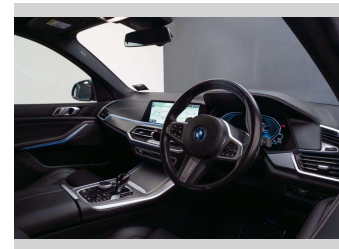

2023 BMW X5 X45E PHEV/4WD/8AT/SV

Purchase Price **$89,990**
Includes GST, Registration & Licensing

Finance may be available on this vehicle. Ask one of our friendly staff for more information.

Gain peace of mind with Mechanical Breakdown Insurance. **Ask us how.**

Top features
None Listed

Body Style
5 door, Station Wagon

Odometer
59,091 km

Engine
2998 cc, Plug-In Hybrid

Fuel Type
Petrol

Transmission
Automatic, Four Wheel Drive

Wheels
-

VIN
WBATA620109R70779

Interior
Black

Safety

Based on 2025 VSRR rating

Reg No.
ZZB634

Ext Colour
Black

History
NZ New, 2 owners

Seats
5 seats, Leather

CO2 Emissions
★★★★☆
62 grams/km

Energy Economy
★★★★☆
Annual fuel cost not available
2.8L per 100km

Actual figures and cost per year will vary based on proportion of hybrid mode driving and battery charging schedule. Emissions and Energy Economy figures standardised to 3P WLTP.

Stock ID: 3693

Southern Specialist Cars | Phone 021 778 445 | Email info@southernspecialistcars.co.nz
433 Selwyn Street, Addington, Christchurch 8024, New Zealand
www.southernspecialistcars.co.nz

4.86 | 609 reviews