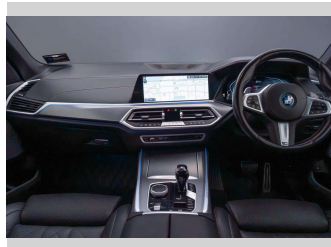

2023 BMW X5 X45E PHEV/4WD/8AT/SV

Purchase Price **$89,990**
Includes GST, Registration & Licensing

Finance may be available on this vehicle. Ask one of our friendly staff for more information.

Gain peace of mind with Mechanical Breakdown Insurance. **Ask us how.**

Top features
None Listed

Body Style
5 door, Station Wagon

Odometer
59,091 km

Engine
2998 cc, Plug-In Hybrid

Fuel Type
Petrol

Transmission
Automatic, Four Wheel Drive

Wheels
-

VIN
WBATA620109R70779

Interior
Black

Safety

Based on 2025 VSRR rating

Reg No.
ZZB634

Ext Colour
Black

History
NZ New, 2 owners

Seats
5 seats, Leather

CO2 Emissions
★★★★☆
62 grams/km

Energy Economy
★★★★☆
Annual fuel cost not available
2.8L per 100km

Actual figures and cost per year will vary based on proportion of hybrid mode driving and battery charging schedule. Emissions and Energy Economy figures standardised to 3P WLTP.

Stock ID: 3693

Southern Specialist Cars | Phone 021 778 445 | Email info@southernspecialistcars.co.nz
433 Selwyn Street, Addington, Christchurch 8024, New Zealand
www.southernspecialistcars.co.nz

4.86 | 609 reviews