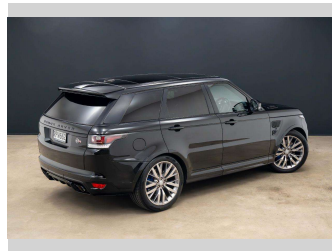

2016 Land Rover Range Rover Sport SVR 5.0 V8

Purchase Price **\$77,990**
Includes GST, Registration & Licensing

Finance may be available on this vehicle. Ask one of our friendly staff for more information.

Gain peace of mind with Mechanical Breakdown Insurance. **Ask us how.**

Top features

None Listed

Body Style
5 door, Station Wagon

Odometer
71,708 km

Engine
4990 cc, Internal Combustion

Fuel Type
Petrol

Transmission
Automatic