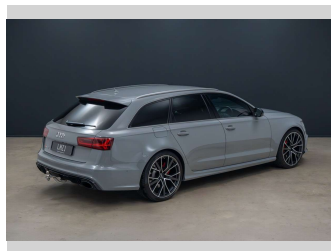

2018 Audi RS6 Avant Performance 4.0 TFSI quattro

Purchase Price

$74,990

Includes GST, Registration & Licensing

Finance may be available on this vehicle. Ask one of our friendly staff for more information.

Gain peace of mind with Mechanical Breakdown Insurance. **Ask us how.**

Top features

None Listed

Body Style

5 door, Station Wagon

Odometer

103,329 km

Engine

3993 cc, Internal Combustion

Fuel Type

Petrol

Transmission

Automatic, Four Wheel Drive

Wheels

-

VIN

WUAZZZ4GXJN901604

Interior

Black

Safety

Based on 2025 VSRR rating

Reg No.

LMZ1

Ext Colour

Grey

History

NZ New, 9 owners

Seats

5 seats, Leather

CO2 Emissions

★ ★ ☆ ☆ ☆ ☆

256 grams/km

Energy Economy

★ ☆ ☆ ☆ ☆ ☆

Annual fuel cost of $4,190

10.7L per 100km

Cost per year is an estimate based on petrol price of $2.80 per litre and an average distance of 14000 km. Emissions and Energy Economy figures standardised to 3P WLTP.

Stock ID: 3667

Southern Specialist Cars | Phone 021 778 445 | Email info@southernspecialistcars.co.nz
433 Selwyn Street, Addington, Christchurch 8024, New Zealand
www.southernspecialistcars.co.nz

★★★★★
4.86 | 606 reviews