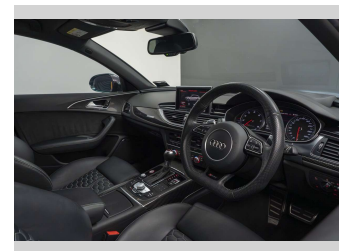

2018 Audi RS6 Avant Performance 4.0 TFSI quattro

Purchase Price

$74,990

Includes GST, Registration & Licensing

Finance may be available on this vehicle. Ask one of our friendly staff for more information.

Gain peace of mind with Mechanical Breakdown Insurance. **Ask us how.**

Top features

None Listed

Body Style

5 door, Station Wagon

Odometer

103,329 km

Engine

3993 cc, Internal Combustion

Fuel Type

Petrol

Transmission

Automatic, Four Wheel Drive

Wheels

-

VIN

WUAZZZ4GXJN901604

Interior

Black

Safety

Based on 2025 VSRR rating

Reg No.

LMZ1

Ext Colour

Grey

History

NZ New, 9 owners

Seats

5 seats, Leather

CO2 Emissions

★ ★ ☆ ☆ ☆ ☆

256 grams/km

Energy Economy

★ ☆ ☆ ☆ ☆ ☆

Annual fuel cost of $4,190

10.7L per 100km

Cost per year is an estimate based on petrol price of $2.80 per litre and an average distance of 14000 km. Emissions and Energy Economy figures standardised to 3P WLTP.

Stock ID: 3667

Southern Specialist Cars | Phone 021 778 445 | Email info@southernspecialistcars.co.nz
433 Selwyn Street, Addington, Christchurch 8024, New Zealand
www.southernspecialistcars.co.nz

★★★★★
4.86 | 606 reviews