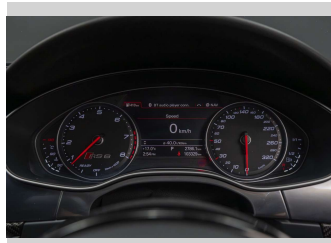

2018 Audi RS6 Avant Performance 4.0 TFSI quattro

Purchase Price

$74,990

Includes GST, Registration & Licensing

Finance may be available on this vehicle. Ask one of our friendly staff for more information.

Gain peace of mind with Mechanical Breakdown Insurance. **Ask us how.**

Top features

None Listed

Body Style

5 door, Station Wagon

Odometer

103,329 km

Engine

3993 cc, Internal Combustion

Fuel Type

Petrol

Transmission

Automatic, Four Wheel Drive

Wheels

-

VIN

WUAZZZ4GXJN901604

Interior

Black

Safety

Based on 2025 VSRR rating

Reg No.

LMZ1

Ext Colour

Grey

History

NZ New, 9 owners

Seats

5 seats, Leather

CO2 Emissions

★ ★ ☆ ☆ ☆ ☆

256 grams/km

Energy Economy

★ ☆ ☆ ☆ ☆ ☆

Annual fuel cost of $4,190

10.7L per 100km

Cost per year is an estimate based on petrol price of $2.80 per litre and an average distance of 14000 km. Emissions and Energy Economy figures standardised to 3P WLTP.

Stock ID: 3667

Southern Specialist Cars | Phone 021 778 445 | Email info@southernspecialistcars.co.nz
433 Selwyn Street, Addington, Christchurch 8024, New Zealand
www.southernspecialistcars.co.nz

★★★★★
4.86 | 606 reviews