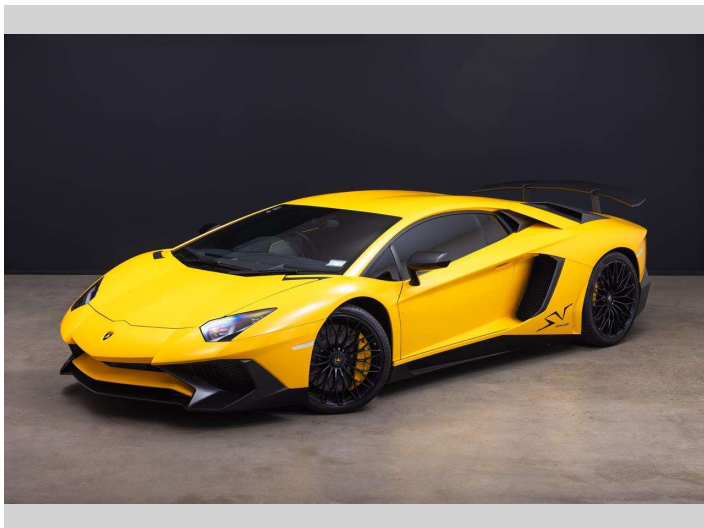

2016 Lamborghini Aventador LP750-4 SV 6.5P/4WD

Purchase Price **\$799,990**
Includes GST, Registration & Licensing

Finance may be available on this vehicle. Ask one of our friendly staff for more information.

Gain peace of mind with Mechanical Breakdown Insurance. **Ask us how.**

Top features
None Listed

Body Style
2 door, Coupe

Odometer
11,232 km

Engine
6498 cc, Internal Combustion

Fuel Type
Petrol

Transmission
Automatic

Wheels
-

VIN
ZHWEF3ZD0GLA04483

Interior
Black

Safety
-

Reg No.
LP7504

Ext Colour
Yellow

History
NZ New, 6 owners

Seats
2 seats, Leather/Suede