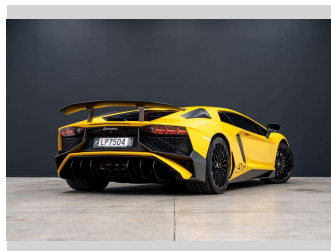

2016 Lamborghini Aventador LP750-4 SV 6.5P/4WD

Purchase Price **\$799,990**
Includes GST, Registration & Licensing

Finance may be available on this vehicle. Ask one of our friendly staff for more information.

Gain peace of mind with Mechanical Breakdown Insurance. **Ask us how.**

Top features
None Listed

Body Style
2 door, Coupe

Odometer
11,232 km

Engine
6498 cc, Internal Combustion

Fuel Type
Petrol

Transmission
Automatic

Wheels
-

VIN
ZHWEF3ZD0GLA04483

Interior
Black

Safety
-

Reg No.
LP7504

Ext Colour
Yellow

History
NZ New, 6 owners

Seats
2 seats, Leather/Suede