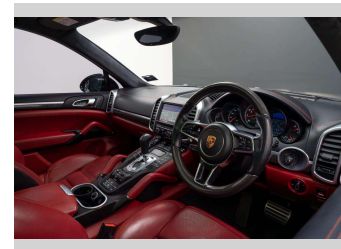

2015 Porsche Cayenne GTS 3.6P/4WD/8AT/SW

Purchase Price **$44,990**
Includes GST, Registration & Licensing

Finance may be available on this vehicle. Ask one of our friendly staff for more information.

Gain peace of mind with Mechanical Breakdown Insurance. **Ask us how.**

Top features
None Listed

Body Style
5 door, Station Wagon

Odometer
118,030 km

Engine
3604 cc, Internal Combustion

Fuel Type
Petrol

Transmission
Automatic, Four Wheel Drive

Wheels
-

VIN
WP1ZZZ92ZGLA71948

Interior
Black/Red

Safety

Based on 2025 UCSR rating for 10-17 models

Reg No.
RSY517

Ext Colour
Black

History
NZ New, 10 owners

Seats
5 seats, Leather

CO2 Emissions
★ ★ ☆ ☆ ☆ ☆
261 grams/km

Energy Economy
★ ☆ ☆ ☆ ☆ ☆

Annual fuel cost of $4,350
11.1L per 100km

Cost per year is an estimate based on petrol price of $2.80 per litre and an average distance of 14000 km. Emissions and Energy Economy figures standardised to 3P WLTP.

Stock ID: 3676

Southern Specialist Cars | Phone 021 778 445 | Email info@southernspecialistcars.co.nz
433 Selwyn Street, Addington, Christchurch 8024, New Zealand
www.southernspecialistcars.co.nz