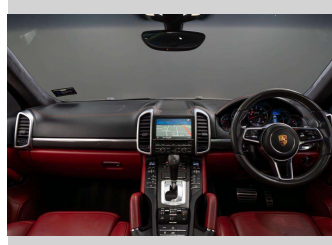

2015 Porsche Cayenne GTS 3.6P/4WD/8AT/SW

Purchase Price **$44,990**
Includes GST, Registration & Licensing

Finance may be available on this vehicle. Ask one of our friendly staff for more information.

Gain peace of mind with Mechanical Breakdown Insurance. **Ask us how.**

Top features
None Listed

Body Style
5 door, Station Wagon

Odometer
118,030 km

Engine
3604 cc, Internal Combustion

Fuel Type
Petrol

Transmission
Automatic, Four Wheel Drive

Wheels
-

VIN
WP1ZZZ92ZGLA71948

Interior
Black/Red

Safety

Based on 2025 UCSR rating for 10-17 models

Reg No.
RSY517

Ext Colour
Black

History
NZ New, 10 owners

Seats
5 seats, Leather

CO2 Emissions
★ ★ ☆ ☆ ☆ ☆
261 grams/km

Energy Economy
★ ☆ ☆ ☆ ☆ ☆

Annual fuel cost of $4,350
11.1L per 100km

Cost per year is an estimate based on petrol price of $2.80 per litre and an average distance of 14000 km. Emissions and Energy Economy figures standardised to 3P WLTP.

Stock ID: 3676

Southern Specialist Cars | Phone 021 778 445 | Email info@southernspecialistcars.co.nz
433 Selwyn Street, Addington, Christchurch 8024, New Zealand
www.southernspecialistcars.co.nz