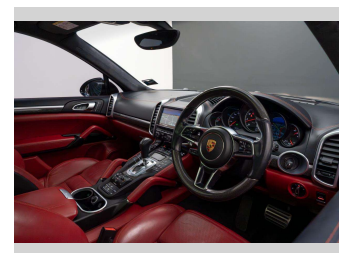

2015 Porsche Cayenne GTS 3.6P/4WD/8AT/SW

Purchase Price **$44,990**
Includes GST, Registration & Licensing

Finance may be available on this vehicle. Ask one of our friendly staff for more information.

Gain peace of mind with Mechanical Breakdown Insurance. **Ask us how.**

Top features
None Listed

Body Style
5 door, Station Wagon

Odometer
118,030 km

Engine
3604 cc, Internal Combustion

Fuel Type
Petrol

Transmission
Automatic, Four Wheel Drive

Wheels
-

VIN
WP1ZZZ92ZGLA71948

Interior
Black/Red

Safety

Based on 2025 UCSR rating for 10-17 models

Reg No.
RSY517

Ext Colour
Black

History
NZ New, 10 owners

Seats
5 seats, Leather

CO2 Emissions
★ ★ ☆ ☆ ☆ ☆
261 grams/km

Energy Economy
★ ☆ ☆ ☆ ☆ ☆

Annual fuel cost of $4,350
11.1L per 100km

Cost per year is an estimate based on petrol price of $2.80 per litre and an average distance of 14000 km. Emissions and Energy Economy figures standardised to 3P WLTP.

Stock ID: 3676

Southern Specialist Cars | Phone 021 778 445 | Email info@southernspecialistcars.co.nz
433 Selwyn Street, Addington, Christchurch 8024, New Zealand
www.southernspecialistcars.co.nz