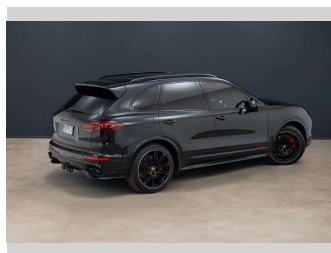

2015 Porsche Cayenne GTS 3.6P/4WD/8AT/SW

Purchase Price **\$44,990**
Includes GST, Registration & Licensing

Finance may be available on this vehicle. Ask one of our friendly staff for more information.

Gain peace of mind with Mechanical Breakdown Insurance. **Ask us how.**

Top features
None Listed

Body Style
5 door, Station Wagon

Odometer
118,030 km

Engine
3604 cc, Internal Combustion

Fuel Type
Petrol

Transmission
Automatic, Four Wheel Drive

Wheels
-

VIN
WP1ZZZ92ZGLA71948

Interior
Black/Red

Safety

Based on 2025 UCSR rating for 10-17 models

Reg No.
RSY517

Ext Colour
Black

History
NZ New, 10 owners

Seats
5 seats, Leather

CO2 Emissions
★ ★ ☆ ☆ ☆ ☆
261 grams/km