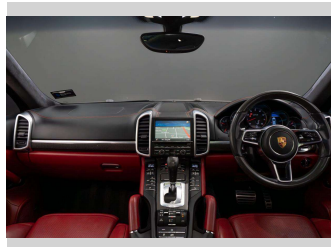

2015 Porsche Cayenne GTS 3.6P/4WD/8AT/SW

Purchase Price **$44,990**
Includes GST, Registration & Licensing

Finance may be available on this vehicle. Ask one of our friendly staff for more information.

Gain peace of mind with Mechanical Breakdown Insurance. **Ask us how.**

Top features
None Listed

Body Style
5 door, Station Wagon

Odometer
118,030 km

Engine
3604 cc, Internal Combustion

Fuel Type
Petrol

Transmission
Automatic, Four Wheel Drive

Wheels
-

VIN
WP1ZZZ92ZGLA71948

Interior
Black/Red

Safety

Based on 2025 UCSR rating for 10-17 models

Reg No.
RSY517

Ext Colour
Black

History
NZ New, 10 owners

Seats
5 seats, Leather

CO2 Emissions
★ ★ ☆ ☆ ☆ ☆
261 grams/km

Energy Economy
★ ☆ ☆ ☆ ☆ ☆

Annual fuel cost of $4,350
11.1L per 100km

Cost per year is an estimate based on petrol price of $2.80 per litre and an average distance of 14000 km. Emissions and Energy Economy figures standardised to 3P WLTP.

Stock ID: 3676

Southern Specialist Cars | Phone 021 778 445 | Email info@southernspecialistcars.co.nz
433 Selwyn Street, Addington, Christchurch 8024, New Zealand
www.southernspecialistcars.co.nz