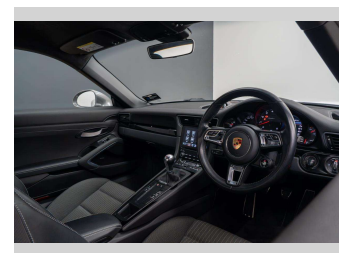

2018 Porsche 911 Carrera T COUPE 3.0P/7MT

Purchase Price **$174,990**
Includes GST, Registration & Licensing

Finance may be available on this vehicle. Ask one of our friendly staff for more information.

Gain peace of mind with Mechanical Breakdown Insurance. **Ask us how.**

Top features

None Listed

Body Style
2 door, Coupe

Odometer
43,745 km

Engine
2981 cc, Internal Combustion

Fuel Type
Petrol

Transmission
Manual

Wheels
-

VIN
WP0ZZZ99ZJS103260

Interior
Black

Safety

Based on 2025 VSRR rating

Reg No.
RUT966

Ext Colour
Silver

History
Ex-Overseas, 2 owners

Seats
4 seats, Leather/Fabric

CO2 Emissions
★★★★☆
212 grams/km

Energy Economy
★★☆☆☆☆

Annual fuel cost not available

Cost per year is an estimate based on petrol price of $2.80 per litre and an average distance of 14000 km. Emissions and Energy Economy figures standardised to 3P WLTP.

Stock ID: 3746

Southern Specialist Cars | Phone 021 778 445 | Email info@southernspecialistcars.co.nz
433 Selwyn Street, Addington, Christchurch 8024, New Zealand
www.southernspecialistcars.co.nz

★★★★★
4.86 | 625 reviews