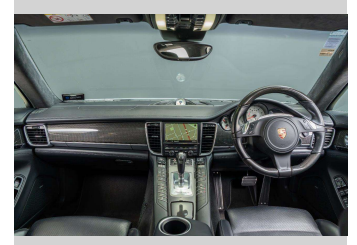

2014 Porsche Panamera GTS 4.8P/4WD/7AT/SL/