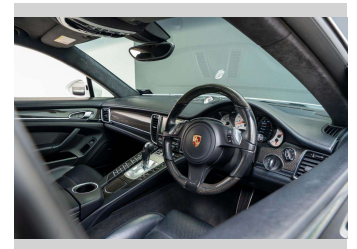

2014 Porsche Panamera GTS 4.8P/4WD/7AT/SL/

Purchase Price **$64,990**
Includes GST, Registration & Licensing

Finance may be available on this vehicle. Ask one of our friendly staff for more information.

Gain peace of mind with Mechanical Breakdown Insurance. **Ask us how.**

Top features
None Listed

Body Style
4 door, Sedan

Odometer
46,486 km

Engine
4806 cc, Internal Combustion

Fuel Type
-

Transmission
Automatic, Four Wheel Drive

Wheels
-

VIN
WP0ZZZ97ZFL080676

Interior
Black

Safety
-

Reg No.
RHY453

Ext Colour
White

History
NZ New, 1 owner

Seats
4 seats, Leather

CO2 Emissions
-

Energy Economy
-

Stock ID: 3395

Southern Specialist Cars | Phone 021 778 445 | Email info@southernspecialistcars.co.nz
433 Selwyn Street, Addington, Christchurch 8024, New Zealand
www.southernspecialistcars.co.nz