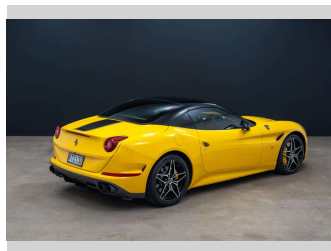

# 2017 Ferrari California T 3.9P/7AM/CV/2DR/4S

**Purchase Price** **\$199,990**  
Includes GST, Registration & Licensing

Finance may be available on this vehicle. Ask one of our friendly staff for more information.

Gain peace of mind with Mechanical Breakdown Insurance. **Ask us how.**

**Top features**  
None Listed

**Body Style**  
2 door, Convertible

**Odometer**  
31,936 km

**Engine**  
3855 cc, Internal Combustion

**Fuel Type**  
Petrol

**Transmission**  
Automatic, Rear Wheel

**Wheels**  
-

**VIN**  
ZFF77XJD000227061

**Interior**  
Black

**Safety**  
  
Based on 2025 VSRR rating

**Reg No.**  
RTZ132

**Ext Colour**  
Yellow

**History**  
NZ New, 7 owners

**Seats**  
4 seats, Leather

**CO2 Emissions**  
☆☆☆☆☆☆  
304 grams/km

**Energy Economy**  
☆☆☆☆☆☆  
Annual fuel cost of \$5,100  
13L per 100km

Cost per year is an estimate based on petrol price of \$2.80 per litre and an average distance of 14000 km. Emissions and Energy Economy figures standardised to 3P WLTP.