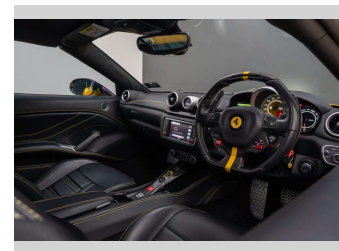

2017 Ferrari California T 3.9P/7AM/CV/2DR/4S

Purchase Price **$199,990**
Includes GST, Registration & Licensing

Finance may be available on this vehicle. Ask one of our friendly staff for more information.

Gain peace of mind with Mechanical Breakdown Insurance. **Ask us how.**

Top features
None Listed

Body Style
2 door, Convertible

Odometer
31,936 km

Engine
3855 cc, Internal Combustion

Fuel Type
Petrol

Transmission
Automatic, Rear Wheel

Wheels
-

VIN
ZFF77XJD000227061

Interior
Black

Safety

Based on 2025 VSRR rating

Reg No.
RTZ132

Ext Colour
Yellow

History
NZ New, 7 owners

Seats
4 seats, Leather

CO2 Emissions
☆☆☆☆☆☆
304 grams/km

Energy Economy
☆☆☆☆☆☆
Annual fuel cost of $5,100
13L per 100km

Cost per year is an estimate based on petrol price of $2.80 per litre and an average distance of 14000 km. Emissions and Energy Economy figures standardised to 3P WLTP.

Stock ID: 3675

Southern Specialist Cars | Phone 021 778 445 | Email info@southernspecialistcars.co.nz
433 Selwyn Street, Addington, Christchurch 8024, New Zealand
www.southernspecialistcars.co.nz

4.86 | 610 reviews