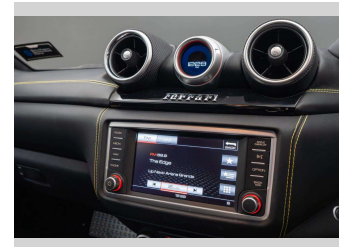

# 2017 Ferrari California T 3.9P/7AM/CV/2DR/4S

**Purchase Price** **\$199,990**  
Includes GST, Registration & Licensing

Finance may be available on this vehicle. Ask one of our friendly staff for more information.