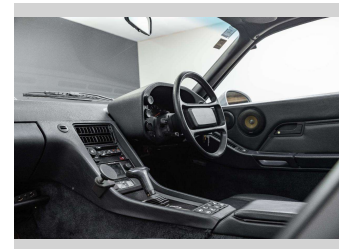

1992 Porsche 928 GTS

Purchase Price **$74,990**
Includes GST, Registration & Licensing

Finance may be available on this vehicle. Ask one of our friendly staff for more information.

Gain peace of mind with Mechanical Breakdown Insurance. **Ask us how.**

Top features
None Listed

Body Style
2 door, Coupe

Odometer
115,898 km

Engine
5390 cc, Internal Combustion

Fuel Type
-

Transmission
Automatic, Rear Wheel

Wheels
-

VIN
WP0ZZZ92ZNS800602

Interior
Dark Blue

Safety
-

Reg No.
HYU863

Ext Colour
Silver

History
Ex-Overseas, 4 owners

Seats
4 seats, Leather

CO2 Emissions
-

Energy Economy
-

Stock ID: 3173

Southern Specialist Cars | Phone 021 778 445 | Email info@southernspecialistcars.co.nz
433 Selwyn Street, Addington, Christchurch 8024, New Zealand
www.southernspecialistcars.co.nz