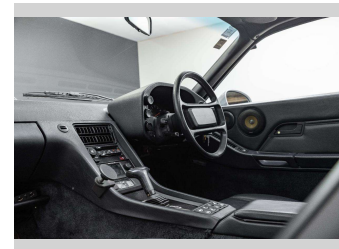

1992 Porsche 928 GTS

Purchase Price **$89,990**
Includes GST, Registration & Licensing

Finance may be available on this vehicle. Ask one of our friendly staff for more information.

Gain peace of mind with Mechanical Breakdown Insurance. **Ask us how.**

Top features
None Listed

Body Style
2 door, Coupe

Odometer
115,898 km

Engine
5390 cc, Internal Combustion

Fuel Type
Petrol

Transmission
Automatic, Rear Wheel

Wheels
-

VIN
WP0ZZZ92ZNS800602

Interior
Dark Blue

Safety
-

Reg No.
HYU863

Ext Colour
Silver

History
Ex-Overseas, 4 owners

Seats
4 seats, Leather

CO2 Emissions
-

Energy Economy
-

Stock ID: 3173

Southern Specialist Cars | Phone 021 778 445 | Email info@southernspecialistcars.co.nz
433 Selwyn Street, Addington, Christchurch 8024, New Zealand
www.southernspecialistcars.co.nz

4.85 | 509 reviews