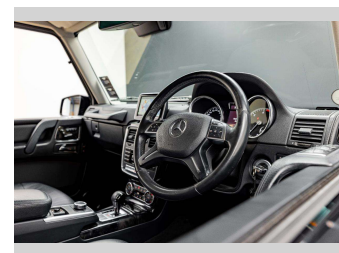

2015 Mercedes-Benz G 350 D 3.0D/4WD/7AT

Purchase Price **$89,990**
Includes GST, Registration & Licensing

Finance may be available on this vehicle. Ask one of our friendly staff for more information.

Gain peace of mind with Mechanical Breakdown Insurance. **Ask us how.**

Top features
None Listed

Body Style
5 door, Station Wagon

Odometer
101,225 km

Engine
2986 cc, Internal Combustion

Fuel Type
Diesel

Transmission
Automatic, Four Wheel Drive

Wheels
-

VIN
WDB4633462X238477

Interior
Black

Safety
-

Reg No.
RAB927

Ext Colour
Black

History
Ex-Overseas, 1 owner

Seats
5 seats, Leather

CO2 Emissions
-

Energy Economy
-

-

Stock ID: 3118

Southern Specialist Cars | Phone 021 778 445 | Email info@southernspecialistcars.co.nz
433 Selwyn Street, Addington, Christchurch 8024, New Zealand
www.southernspecialistcars.co.nz

★★★★★
4.85 | 510 reviews