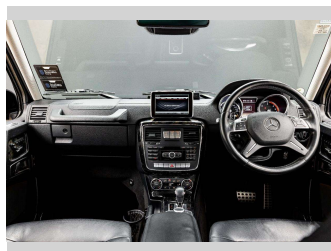

2015 Mercedes-Benz G 350 D 3.0D/4WD/7AT

Purchase Price **$89,990**
Includes GST, Registration & Licensing

Finance may be available on this vehicle. Ask one of our friendly staff for more information.

Gain peace of mind with Mechanical Breakdown Insurance. **Ask us how.**

Top features
None Listed

Body Style
5 door, Station Wagon

Odometer
101,225 km

Engine
2986 cc, Internal Combustion

Fuel Type
Diesel

Transmission
Automatic, Four Wheel Drive

Wheels
-

VIN
WDB4633462X238477

Interior
Black

Safety
-

Reg No.
RAB927

Ext Colour
Black

History
Ex-Overseas, 1 owner

Seats
5 seats, Leather

CO2 Emissions
-

Energy Economy
-

-

Stock ID: 3118

Southern Specialist Cars | Phone 021 778 445 | Email info@southernspecialistcars.co.nz
433 Selwyn Street, Addington, Christchurch 8024, New Zealand
www.southernspecialistcars.co.nz

★★★★★
4.85 | 510 reviews