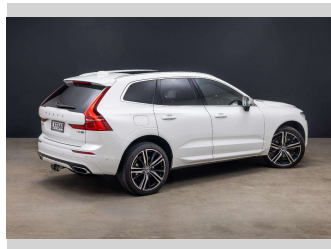

# 2018 Volvo XC60 T8 AWD R-DESIGN PHEV

**Purchase Price** **\$49,990**  
Includes GST, Registration & Licensing

Finance may be available on this vehicle. Ask one of our friendly staff for more information.

Gain peace of mind with Mechanical Breakdown Insurance. **Ask us how.**

**Top features**  
None Listed

Body Style  
**5 door, Station Wagon**

Odometer  
**68,773 km**

Engine  
**1969 cc, Plug-In Hybrid**

Fuel Type  
**Petrol**

Transmission  
**Automatic, Four Wheel Drive**

Wheels  
-

VIN  
**YV1UZBAADJ1042400**

Interior  
**Black**

Safety  
-

Reg No.  
**LFF644**

Ext Colour  
**White**

History  
**NZ New, 10 owners**