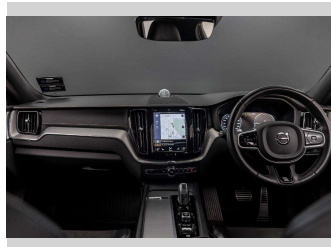

2018 Volvo XC60 T8 AWD R-DESIGN PHEV