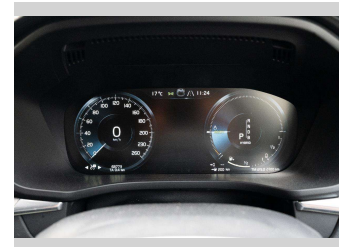

2018 Volvo XC60 T8 AWD R-DESIGN PHEV

Purchase Price **$49,990**
Includes GST, Registration & Licensing

Finance may be available on this vehicle. Ask one of our friendly staff for more information.

Gain peace of mind with Mechanical Breakdown Insurance. **Ask us how.**

Top features
None Listed

Body Style
5 door, Station Wagon

Odometer
68,773 km

Engine
1969 cc, Plug-In Hybrid

Fuel Type
Petrol

Transmission
Automatic, Four Wheel Drive

Wheels
-

VIN
YV1UZBAADJ1042400

Interior
Black

Safety
-

Reg No.
LFF644

Ext Colour
White

History
NZ New, 10 owners

Seats
5 seats, Leather/Suede

CO2 Emissions
-

Energy Economy
-

Stock ID: 3443

Southern Specialist Cars | Phone 021 778 445 | Email info@southernspecialistcars.co.nz
433 Selwyn Street, Addington, Christchurch 8024, New Zealand
www.southernspecialistcars.co.nz