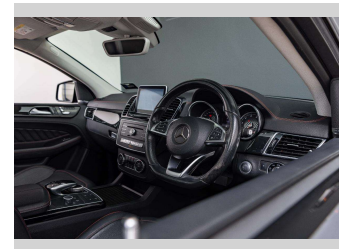

2015 Mercedes-Benz GLE 450 AMG COUPE 3.0

Purchase Price **$42,990**
Includes GST, Registration & Licensing

Finance may be available on this vehicle. Ask one of our friendly staff for more information.

Gain peace of mind with Mechanical Breakdown Insurance. **Ask us how.**

Top features
None Listed

Body Style
4 door, RV/SUV

Odometer
128,871 km

Engine
2996 cc, Internal Combustion

Fuel Type
Petrol

Transmission
Automatic, Four Wheel Drive

Wheels
-

VIN
WDC2923642A002318

Interior
-

Safety
-

Reg No.
QQY93

Ext Colour
Silver

History
NZ New, 6 owners

Seats
5 seats

CO2 Emissions
-

Energy Economy
-

Stock ID: 3159

Southern Specialist Cars | Phone 021 778 445 | Email info@southernspecialistcars.co.nz
433 Selwyn Street, Addington, Christchurch 8024, New Zealand
www.southernspecialistcars.co.nz