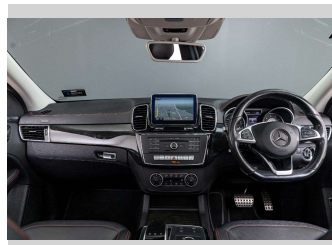

2015 Mercedes-Benz GLE 450 AMG COUPE 3.0

Purchase Price **$42,990**
Includes GST, Registration & Licensing

Finance may be available on this vehicle. Ask one of our friendly staff for more information.

Gain peace of mind with Mechanical Breakdown Insurance. **Ask us how.**

Top features
None Listed

Body Style
4 door, RV/SUV

Odometer
128,871 km

Engine
2996 cc, Internal Combustion

Fuel Type
Petrol

Transmission
Automatic, Four Wheel Drive

Wheels
-

VIN
WDC2923642A002318

Interior
-

Safety
-

Reg No.
QQY93

Ext Colour
Silver

History
NZ New, 6 owners

Seats
5 seats

CO2 Emissions
-

Energy Economy
-

Stock ID: 3159

Southern Specialist Cars | Phone 021 778 445 | Email info@southernspecialistcars.co.nz
433 Selwyn Street, Addington, Christchurch 8024, New Zealand
www.southernspecialistcars.co.nz