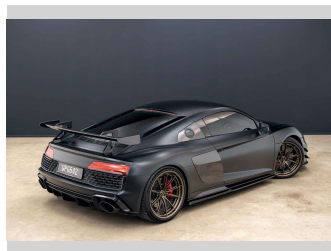

2021 Audi R8 COUPE (449 KW) 5.2PT

Purchase Price **\$259,990**
Includes GST, Registration & Licensing

Finance may be available on this vehicle. Ask one of our friendly staff for more information.

Gain peace of mind with Mechanical Breakdown Insurance. **Ask us how.**

Top features
None Listed

Body Style
2 door, Coupe

Odometer
30,845 km

Engine
5204 cc, Internal Combustion

Fuel Type
Petrol

Transmission
Automatic, Four Wheel Drive

Wheels
-

VIN
WUZZZFX2M7901490

Interior
Black

Safety

Based on 2025 VSRR rating

Reg No.
QPG642

Ext Colour
Grey

History
NZ New, 9 owners

Seats
2 seats, Leather

CO2 Emissions
☆☆☆☆☆☆
350 grams/km