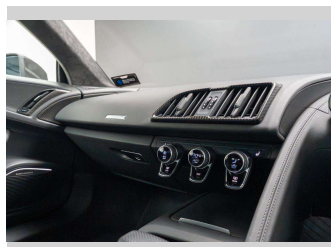

2021 Audi R8 COUPE (449 KW) 5.2PT

Purchase Price **$259,990**
Includes GST, Registration & Licensing

Finance may be available on this vehicle. Ask one of our friendly staff for more information.

Gain peace of mind with Mechanical Breakdown Insurance. **Ask us how.**

Top features
None Listed

Body Style
2 door, Coupe

Odometer
30,845 km

Engine
5204 cc, Internal Combustion

Fuel Type
Petrol

Transmission
Automatic, Four Wheel Drive

Wheels
-

VIN
WUZZZFX2M7901490

Interior
Black

Safety

Based on 2025 VSRR rating

Reg No.
QPG642

Ext Colour
Grey

History
NZ New, 9 owners

Seats
2 seats, Leather

CO2 Emissions
☆☆☆☆☆☆
350 grams/km

Energy Economy
☆☆☆☆☆☆

**Annual fuel cost of $5,880
15L per 100km**

Cost per year is an estimate based on petrol price of $2.80 per litre and an average distance of 14000 km. Emissions and Energy Economy figures standardised to 3P WLTP.

Stock ID: 3654

Southern Specialist Cars | Phone 021 778 445 | Email info@southernspecialistcars.co.nz
433 Selwyn Street, Addington, Christchurch 8024, New Zealand
www.southernspecialistcars.co.nz

★★★★★
4.86 | 603 reviews