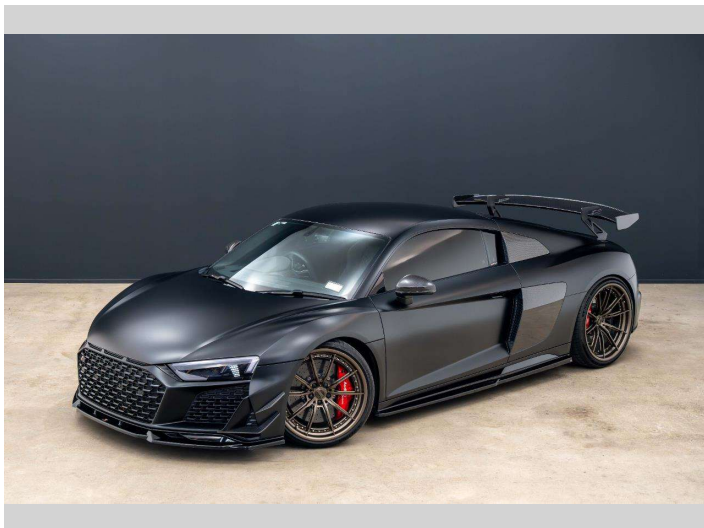

2021 Audi R8 COUPE (449 KW) 5.2PT

Purchase Price **\$259,990**
Includes GST, Registration & Licensing

Finance may be available on this vehicle. Ask one of our friendly staff for more information.

Gain peace of mind with Mechanical Breakdown Insurance. **Ask us how.**

Top features
None Listed

Body Style
2 door, Coupe

Odometer
30,845 km

Engine
5204 cc, Internal Combustion

Fuel Type
Petrol

Transmission
Automatic, Four Wheel Drive

Wheels
-

VIN
WUZZZFX2M7901490

Interior
Black

Safety

Based on 2025 VSRR rating

Reg No.
QPG642

Ext Colour
Grey

History
NZ New, 9 owners

Seats
2 seats, Leather

CO2 Emissions
☆☆☆☆☆☆
350 grams/km