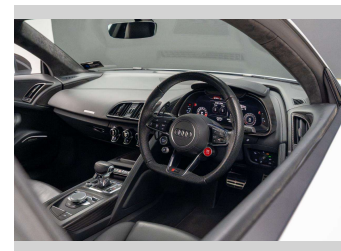

2021 Audi R8 COUPE (449 KW) 5.2PT

Purchase Price **$259,990**
Includes GST, Registration & Licensing

Finance may be available on this vehicle. Ask one of our friendly staff for more information.

Gain peace of mind with Mechanical Breakdown Insurance. **Ask us how.**

Top features
None Listed

Body Style
2 door, Coupe

Odometer
30,845 km

Engine
5204 cc, Internal Combustion

Fuel Type
Petrol

Transmission
Automatic, Four Wheel Drive

Wheels
-

VIN
WUZZZFX2M7901490

Interior
Black

Safety

Based on 2025 VSRR rating

Reg No.
QPG642

Ext Colour
Grey

History
NZ New, 9 owners

Seats
2 seats, Leather

CO2 Emissions
☆☆☆☆☆☆
350 grams/km

Energy Economy
☆☆☆☆☆☆

**Annual fuel cost of $5,880
15L per 100km**

Cost per year is an estimate based on petrol price of $2.80 per litre and an average distance of 14000 km. Emissions and Energy Economy figures standardised to 3P WLTP.

Stock ID: 3654

Southern Specialist Cars | Phone 021 778 445 | Email info@southernspecialistcars.co.nz
433 Selwyn Street, Addington, Christchurch 8024, New Zealand
www.southernspecialistcars.co.nz

★★★★★
4.86 | 603 reviews