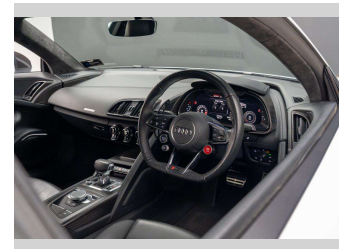

2021 Audi R8 COUPE (449 KW) 5.2PT

Purchase Price **$259,990**
Includes GST, Registration & Licensing

Finance may be available on this vehicle. Ask one of our friendly staff for more information.

Gain peace of mind with Mechanical Breakdown Insurance. **Ask us how.**

Top features
None Listed

Body Style
2 door, Coupe

Odometer
30,845 km

Engine
5204 cc, Internal Combustion

Fuel Type
Petrol

Transmission
Automatic, Four Wheel Drive

Wheels
-

VIN
WUAZZZFX2M7901490

Interior
Black

Safety

Based on 2025 VSRR rating

Reg No.
QPG642

Ext Colour
Grey

History
NZ New, 9 owners

Seats
2 seats, Leather

CO2 Emissions
☆☆☆☆☆☆
350 grams/km

Energy Economy
☆☆☆☆☆☆
**Annual fuel cost of $5,880
15L per 100km**

Cost per year is an estimate based on petrol price of $2.80 per litre and an average distance of 14000 km. Emissions and Energy Economy figures standardised to 3P WLTP.

Stock ID: 3654

Southern Specialist Cars | Phone 021 778 445 | Email info@southernspecialistcars.co.nz
433 Selwyn Street, Addington, Christchurch 8024, New Zealand
www.southernspecialistcars.co.nz

4.86 | 608 reviews