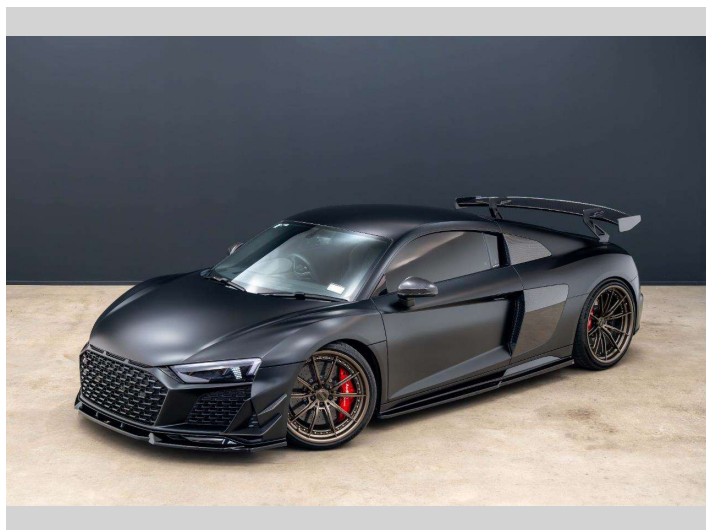

2021 Audi R8 COUPE (449 KW) 5.2PT

Purchase Price **\$259,990**
Includes GST, Registration & Licensing

Finance may be available on this vehicle. Ask one of our friendly staff for more information.

Gain peace of mind with Mechanical Breakdown Insurance. **Ask us how.**

Top features
None Listed

Body Style
2 door, Coupe

Odometer
30,845 km

Engine
5204 cc, Internal Combustion

Fuel Type
Petrol

Transmission
Automatic, Four Wheel Drive

Wheels
-

VIN
WUAZZZFX2M7901490

Interior
Black

Safety

Based on 2025 VSRR rating

Reg No.
QPG642

Ext Colour
Grey

History
NZ New, 9 owners

Seats
2 seats, Leather

CO2 Emissions
☆☆☆☆☆☆
350 grams/km