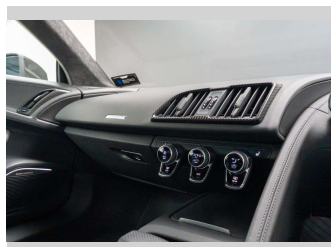

2021 Audi R8 COUPE (449 KW) 5.2PT

Purchase Price **$259,990**
Includes GST, Registration & Licensing

Finance may be available on this vehicle. Ask one of our friendly staff for more information.

Gain peace of mind with Mechanical Breakdown Insurance. **Ask us how.**

Top features
None Listed

Body Style
2 door, Coupe

Odometer
30,845 km

Engine
5204 cc, Internal Combustion

Fuel Type
Petrol

Transmission
Automatic, Four Wheel Drive

Wheels
-

VIN
WUAZZZFX2M7901490

Interior
Black

Safety

Based on 2025 VSRR rating

Reg No.
QPG642

Ext Colour
Grey

History
NZ New, 9 owners

Seats
2 seats, Leather

CO2 Emissions
☆☆☆☆☆☆
350 grams/km

Energy Economy
☆☆☆☆☆☆

**Annual fuel cost of $5,880
15L per 100km**

Cost per year is an estimate based on petrol price of $2.80 per litre and an average distance of 14000 km. Emissions and Energy Economy figures standardised to 3P WLTP.

Stock ID: 3654

Southern Specialist Cars | Phone 021 778 445 | Email info@southernspecialistcars.co.nz
433 Selwyn Street, Addington, Christchurch 8024, New Zealand
www.southernspecialistcars.co.nz