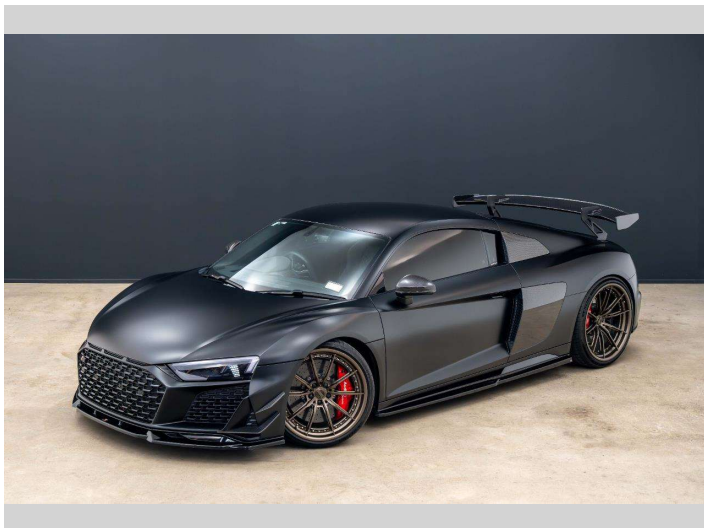

2021 Audi R8 COUPE (449 KW) 5.2PT

Purchase Price **\$259,990**
Includes GST, Registration & Licensing

Finance may be available on this vehicle. Ask one of our friendly staff for more information.

Gain peace of mind with Mechanical Breakdown Insurance. **Ask us how.**

Top features
None Listed

Body Style
2 door, Coupe

Odometer
30,845 km

Engine
5204 cc, Internal Combustion

Fuel Type
Petrol

Transmission
Automatic, Four Wheel Drive

Wheels
-

VIN
WUAZZZFX2M7901490

Interior
Black

Safety

Based on 2025 VSRR rating

Reg No.
QPG642

Ext Colour
Grey

History
NZ New, 9 owners

Seats
2 seats, Leather

CO2 Emissions
☆☆☆☆☆☆
350 grams/km