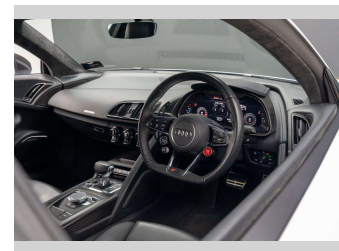

2021 Audi R8 COUPE (449 KW) 5.2PT

Purchase Price **$259,990**
Includes GST, Registration & Licensing

Finance may be available on this vehicle. Ask one of our friendly staff for more information.

Gain peace of mind with Mechanical Breakdown Insurance. **Ask us how.**

Top features
None Listed

Body Style
2 door, Coupe

Odometer
30,845 km

Engine
5204 cc, Internal Combustion

Fuel Type
Petrol

Transmission
Automatic, Four Wheel Drive

Wheels
-

VIN
WUAZZZFX2M7901490

Interior
Black

Safety

Based on 2025 VSRR rating

Reg No.
QPG642

Ext Colour
Grey

History
NZ New, 9 owners

Seats
2 seats, Leather

CO2 Emissions
☆☆☆☆☆☆
350 grams/km

Energy Economy
☆☆☆☆☆☆

**Annual fuel cost of $5,880
15L per 100km**

Cost per year is an estimate based on petrol price of $2.80 per litre and an average distance of 14000 km. Emissions and Energy Economy figures standardised to 3P WLTP.

Stock ID: 3654

Southern Specialist Cars | Phone 021 778 445 | Email info@southernspecialistcars.co.nz
433 Selwyn Street, Addington, Christchurch 8024, New Zealand
www.southernspecialistcars.co.nz