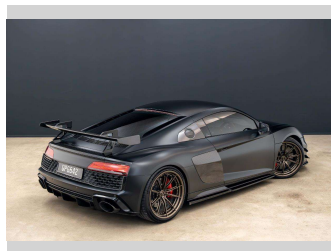

2021 Audi R8 COUPE (449 KW) 5.2PT

Purchase Price **\$259,990**
Includes GST, Registration & Licensing

Finance may be available on this vehicle. Ask one of our friendly staff for more information.

Gain peace of mind with Mechanical Breakdown Insurance. **Ask us how.**

Top features
None Listed

Body Style
2 door, Coupe

Odometer
30,845 km

Engine
5204 cc, Internal Combustion

Fuel Type
Petrol

Transmission
Automatic, Four Wheel Drive

Wheels
-

VIN
WUAZZZFX2M7901490

Interior
Black

Safety

Based on 2025 VSRR rating

Reg No.
QPG642

Ext Colour
Grey

History
NZ New, 9 owners

Seats
2 seats, Leather

CO2 Emissions
☆☆☆☆☆☆
350 grams/km