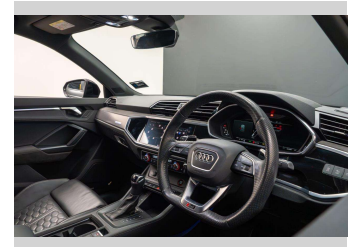

2022 Audi RS Q3 (294 KW) 2.5PT

Purchase Price

$69,990

Includes GST, Registration & Licensing

Finance may be available on this vehicle. Ask one of our friendly staff for more information.

Gain peace of mind with Mechanical Breakdown Insurance. **Ask us how.**

Top features

None Listed

Body Style

4 door, Station Wagon

Odometer

61,671 km

Engine

2480 cc, Internal Combustion

Fuel Type

Petrol

Transmission

Automatic

Wheels

-

VIN

WUAZZZF33N1903671

Interior

Black

Safety

Based on 2025 UCSR rating for 12-19 models

Reg No.

RUF454

Ext Colour

Black

History

NZ New, 1 owner

Seats

5 seats, Leather

CO2 Emissions

★ ★ ★ ☆ ☆ ☆

225 grams/km

Energy Economy

★ ☆ ☆ ☆ ☆ ☆

Annual fuel cost of $3,840

9.8L per 100km

Cost per year is an estimate based on petrol price of $2.80 per litre and an average distance of 14000 km. Emissions and Energy Economy figures standardised to 3P WLTP.

Stock ID: 3731

Southern Specialist Cars | Phone 021 778 445 | Email info@southernspecialistcars.co.nz
433 Selwyn Street, Addington, Christchurch 8024, New Zealand
www.southernspecialistcars.co.nz