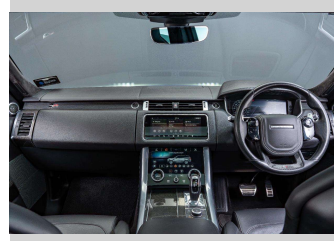

2019 Land Rover Range Rover Sport V8 SC SVR

Purchase Price **$99,990**
Includes GST, Registration & Licensing

Finance may be available on this vehicle. Ask one of our friendly staff for more information.

Gain peace of mind with Mechanical Breakdown Insurance. **Ask us how.**

Top features

None Listed

Body Style
5 door, Station Wagon

Odometer
81,611 km

Engine
5000 cc, Internal Combustion

Fuel Type
Petrol

Transmission
Automatic, 4WD

Wheels
-

VIN
SALWA2AE3LA889364

Interior
-

Safety

Based on 2025 VSRR rating

Reg No.
RGF143

Ext Colour
Blue

History
NZ New, 4 owners

Seats
5 seats

CO2 Emissions
☆☆☆☆☆☆
328 grams/km

Energy Economy
☆☆☆☆☆☆
Annual fuel cost of $5,610
14.3L per 100km

Cost per year is an estimate based on petrol price of $2.80 per litre and an average distance of 14000 km. Emissions and Energy Economy figures standardised to 3P WLTP.

Stock ID: 3692

Southern Specialist Cars | Phone 021 778 445 | Email info@southernspecialistcars.co.nz
433 Selwyn Street, Addington, Christchurch 8024, New Zealand
www.southernspecialistcars.co.nz

★★★★★
4.86 | 619 reviews