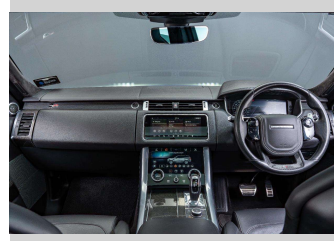

2019 Land Rover Range Rover Sport V8 SC SVR

Purchase Price **$99,990**
Includes GST, Registration & Licensing

Finance may be available on this vehicle. Ask one of our friendly staff for more information.

Gain peace of mind with Mechanical Breakdown Insurance. **Ask us how.**

Top features

None Listed

Body Style
5 door, Station Wagon

Odometer
81,611 km

Engine
5000 cc, Internal Combustion

Fuel Type
Petrol

Transmission
Automatic, 4WD

Wheels
-

VIN
SALWA2AE3LA889364

Interior
-

Safety

Based on 2025 VSRR rating

Reg No.
RGF143

Ext Colour
Blue

History
NZ New, 4 owners

Seats
5 seats

CO2 Emissions
☆☆☆☆☆☆
328 grams/km

Energy Economy
☆☆☆☆☆☆

Annual fuel cost of $5,610
14.3L per 100km

Cost per year is an estimate based on petrol price of $2.80 per litre and an average distance of 14000 km. Emissions and Energy Economy figures standardised to 3P WLTP.

Stock ID: 3692

Southern Specialist Cars | Phone 021 778 445 | Email info@southernspecialistcars.co.nz
433 Selwyn Street, Addington, Christchurch 8024, New Zealand
www.southernspecialistcars.co.nz

★★★★★
4.86 | 615 reviews