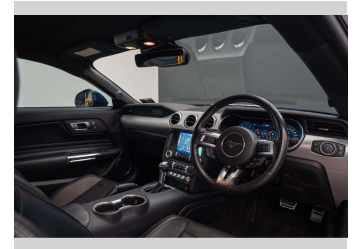

2020 Ford Mustang 5.0L FASTBACK AT 5.0

Purchase Price **$62,990**
Includes GST, Registration & Licensing

Finance may be available on this vehicle. Ask one of our friendly staff for more information.

Gain peace of mind with Mechanical Breakdown Insurance. **Ask us how.**

Top features
None Listed

Body Style
2 door, Coupe

Odometer
52,463 km

Engine
4951 cc, Internal Combustion

Fuel Type
Petrol

Transmission
Automatic, Rear Wheel

Wheels
-

VIN
1FA6P8NF9L5117266

Interior
Black

Safety

Based on 2025 UCSR rating for 15-23 models

Reg No.
PJH109

Ext Colour
Blue

History
NZ New, 4 owners

Seats
4 seats, Leather

CO2 Emissions
☆☆☆☆☆☆
323 grams/km

Energy Economy
☆☆☆☆☆☆
Annual fuel cost of $5,570
14.2L per 100km

Cost per year is an estimate based on petrol price of $2.80 per litre and an average distance of 14000 km. Emissions and Energy Economy figures standardised to 3P WLTP.

Stock ID: 3705

Southern Specialist Cars | Phone 021 778 445 | Email info@southernspecialistcars.co.nz
433 Selwyn Street, Addington, Christchurch 8024, New Zealand
www.southernspecialistcars.co.nz