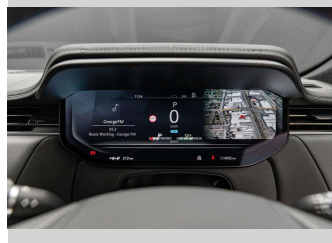

2024 Land Rover Range Rover Sport P460E

Purchase Price

$219,990

Includes GST, Registration & Licensing

Finance may be available on this vehicle. Ask one of our friendly staff for more information.

Gain peace of mind with Mechanical Breakdown Insurance. **Ask us how.**

Top features

None Listed

Body Style

5 door, Station Wagon

Odometer

4,092 km

Engine

2997 cc, Plug-In Hybrid

Fuel Type

Petrol

Transmission

Automatic, Four Wheel Drive

Wheels

-

VIN

SAL1A2A40RA199839

Interior

Black

Safety

-

Reg No.

RBD257

Ext Colour

Grey

History

NZ New, 2 owners

Seats

5 seats, Leather

CO2 Emissions

-

Energy Economy

-

Stock ID: 3117

Southern Specialist Cars | Phone 021 778 445 | Email
info@southernspecialistcars.co.nz
433 Selwyn Street, Addington, Christchurch 8024, New Zealand
www.southernspecialistcars.co.nz