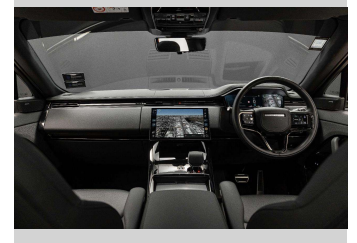

2024 Land Rover Range Rover Sport P460E

Purchase Price

$219,990

Includes GST, Registration & Licensing

Finance may be available on this vehicle. Ask one of our friendly staff for more information.

Gain peace of mind with Mechanical Breakdown Insurance. **Ask us how.**

Top features

None Listed

Body Style

5 door, Station Wagon

Odometer

4,092 km

Engine

2997 cc, Plug-In Hybrid

Fuel Type

Petrol

Transmission

Automatic, Four Wheel Drive

Wheels

-

VIN

SAL1A2A40RA199839

Interior

Black

Safety

-

Reg No.

RBD257

Ext Colour

Grey

History

NZ New, 2 owners

Seats

5 seats, Leather

CO2 Emissions

-

Energy Economy

-

Stock ID: 3117

Southern Specialist Cars | Phone 021 778 445 | Email
info@southernspecialistcars.co.nz
433 Selwyn Street, Addington, Christchurch 8024, New Zealand
www.southernspecialistcars.co.nz