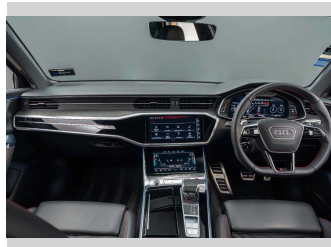

2023 Audi RS6 AVANT PERFORMANCE

Purchase Price **$239,990**
Includes GST, Registration & Licensing

Finance may be available on this vehicle. Ask one of our friendly staff for more information.

Gain peace of mind with Mechanical Breakdown Insurance. **Ask us how.**

Top features
None Listed

Body Style
5 door, Station Wagon

Odometer
28,718 km

Engine
3996 cc, Internal Combustion

Fuel Type
Petrol

Transmission
Automatic, Four Wheel Drive

Wheels
-

VIN
WUZZZF29PN905167

Interior
Black

Safety

Based on 2025 VSRR rating

Reg No.
PDS666

Ext Colour
Black

History
NZ New, 4 owners

Seats
5 seats, Leather

CO2 Emissions
☆☆☆☆☆☆
319 grams/km

Energy Economy
☆☆☆☆☆☆
Annual fuel cost of $5,450
13.9L per 100km

Cost per year is an estimate based on petrol price of $2.80 per litre and an average distance of 14000 km. Emissions and Energy Economy figures standardised to 3P WLTP.

Stock ID: 3633

Southern Specialist Cars | Phone 021 778 445 | Email info@southernspecialistcars.co.nz
433 Selwyn Street, Addington, Christchurch 8024, New Zealand
www.southernspecialistcars.co.nz