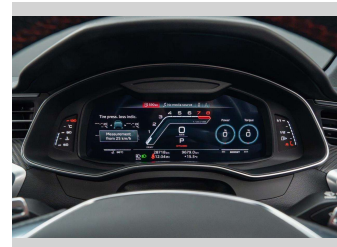

2023 Audi RS6 AVANT PERFORMANCE

Purchase Price **$239,990**
Includes GST, Registration & Licensing

Finance may be available on this vehicle. Ask one of our friendly staff for more information.

Gain peace of mind with Mechanical Breakdown Insurance. **Ask us how.**

Top features
None Listed

Body Style
5 door, Station Wagon

Odometer
28,718 km

Engine
3996 cc, Internal Combustion

Fuel Type
Petrol

Transmission
Automatic, Four Wheel Drive

Wheels
-

VIN
WUZZZF29PN905167

Interior
Black

Safety

Based on 2025 VSRR rating

Reg No.
PDS666

Ext Colour
Black

History
NZ New, 4 owners

Seats
5 seats, Leather

CO2 Emissions
☆☆☆☆☆☆
319 grams/km

Energy Economy
☆☆☆☆☆☆
Annual fuel cost of $5,450
13.9L per 100km

Cost per year is an estimate based on petrol price of $2.80 per litre and an average distance of 14000 km. Emissions and Energy Economy figures standardised to 3P WLTP.

Stock ID: 3633

Southern Specialist Cars | Phone 021 778 445 | Email info@southernspecialistcars.co.nz
433 Selwyn Street, Addington, Christchurch 8024, New Zealand
www.southernspecialistcars.co.nz