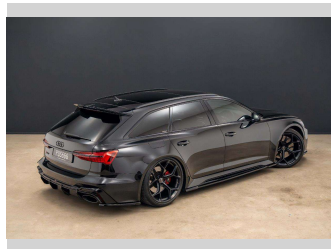

2023 Audi RS6 AVANT PERFORMANCE

Purchase Price **\$239,990**
Includes GST, Registration & Licensing

Finance may be available on this vehicle. Ask one of our friendly staff for more information.

Gain peace of mind with Mechanical Breakdown Insurance. **Ask us how.**

Top features
None Listed

Body Style
5 door, Station Wagon

Odometer
28,718 km

Engine
3996 cc, Internal Combustion

Fuel Type
Petrol

Transmission
Automatic, Four Wheel Drive

Wheels
-

VIN
WUZZZF29PN905167

Interior
Black

Safety

Based on 2025 VSRR rating

Reg No.
PDS666

Ext Colour
Black

History
NZ New, 4 owners

Seats
5 seats, Leather

CO2 Emissions
☆☆☆☆☆☆
319 grams/km