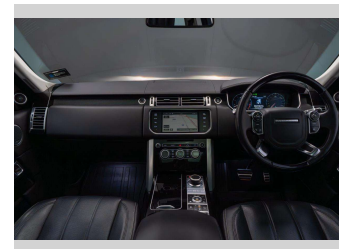

2015 Land Rover Range Rover V8 SUPERCHARGED

Purchase Price **$56,990**
Includes GST, Registration & Licensing

Finance may be available on this vehicle. Ask one of our friendly staff for more information.

Gain peace of mind with Mechanical Breakdown Insurance. **Ask us how.**

Top features

None Listed

Body Style
5 door, Station Wagon

Odometer
119,713 km

Engine
4999 cc, Internal Combustion

Fuel Type
Petrol

Transmission
Automatic

Wheels
-

VIN
SALGA2EE1FA211599

Interior
Black

Safety

Based on 2025 UCSR rating for 11-18 models

Reg No.
RTY947

Ext Colour
Black

History
NZ New, 4 owners

Seats
5 seats, Leather

CO2 Emissions
☆☆☆☆☆☆
359 grams/km

Energy Economy
☆☆☆☆☆☆

Annual fuel cost of $6,040
15.4L per 100km

Cost per year is an estimate based on petrol price of $2.80 per litre and an average distance of 14000 km. Emissions and Energy Economy figures standardised to 3P WLTP.

Stock ID: 3694

Southern Specialist Cars | Phone 021 778 445 | Email info@southernspecialistcars.co.nz
433 Selwyn Street, Addington, Christchurch 8024, New Zealand
www.southernspecialistcars.co.nz

★★★★★
4.86 | 609 reviews