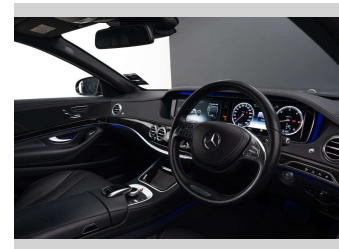

2017 Mercedes-Benz S 350 BLUETEC 3.0D

Purchase Price **$39,990**
Includes GST, Registration & Licensing

Finance may be available on this vehicle. Ask one of our friendly staff for more information.

Gain peace of mind with Mechanical Breakdown Insurance. **Ask us how.**

Top features
None Listed

Body Style
4 door, Sedan

Odometer
91,051 km

Engine
2987 cc, Internal Combustion

Fuel Type
Diesel

Transmission
Automatic, Rear Wheel

Wheels
-

VIN
WDD2221322A323555

Interior
Black

Safety

Based on 2025 VSRR rating

Reg No.
PCF5

Ext Colour
Black

History
Ex-Overseas, 3 owners

Seats
5 seats, Leather

CO2 Emissions
★★★★☆
171 grams/km

Energy Economy
★★★☆☆☆☆
Annual fuel cost not available

Cost per year is an estimate based on diesel price of $2.00 per litre and an average distance of 14000 km. Includes Road User Charges (RUC). Emissions and Energy Economy figures standardised to 3P WLTP.

Stock ID: 3700

Southern Specialist Cars | Phone 021 778 445 | Email info@southernspecialistcars.co.nz
433 Selwyn Street, Addington, Christchurch 8024, New Zealand
www.southernspecialistcars.co.nz

★★★★★
4.86 | 610 reviews