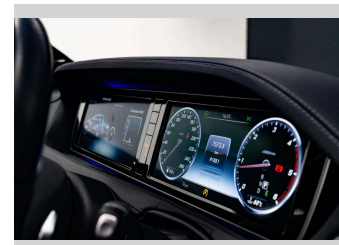

2017 Mercedes-Benz S 350 BLUETEC 3.0D

Purchase Price **$39,990**
Includes GST, Registration & Licensing

Finance may be available on this vehicle. Ask one of our friendly staff for more information.

Gain peace of mind with Mechanical Breakdown Insurance. **Ask us how.**

Top features
None Listed

Body Style
4 door, Sedan

Odometer
91,051 km

Engine
2987 cc, Internal Combustion

Fuel Type
Diesel

Transmission
Automatic, Rear Wheel

Wheels
-

VIN
WDD2221322A323555

Interior
Black

Safety

Based on 2025 VSRR rating

Reg No.
PCF5

Ext Colour
Black

History
Ex-Overseas, 3 owners

Seats
5 seats, Leather

CO2 Emissions
★★★★☆
171 grams/km

Energy Economy
★★★☆☆☆☆
Annual fuel cost not available

Cost per year is an estimate based on diesel price of $2.00 per litre and an average distance of 14000 km. Includes Road User Charges (RUC). Emissions and Energy Economy figures standardised to 3P WLTP.

Stock ID: 3700

Southern Specialist Cars | Phone 021 778 445 | Email info@southernspecialistcars.co.nz
433 Selwyn Street, Addington, Christchurch 8024, New Zealand
www.southernspecialistcars.co.nz

★★★★★
4.86 | 610 reviews