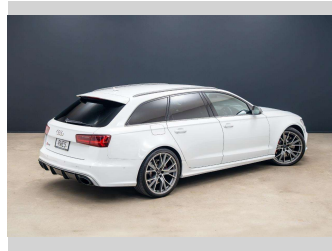

# 2018 Audi RS6 Avant Performance 4.0 TFSI quattro

**Purchase Price** **\$64,990**  
Includes GST, Registration & Licensing

Finance may be available on this vehicle. Ask one of our friendly staff for more information.

Gain peace of mind with Mechanical Breakdown Insurance. **Ask us how.**

**Top features**

None Listed

**Body Style**  
5 door, Station Wagon

**Odometer**  
144,383 km

**Engine**  
3993 cc, Internal Combustion

**Ext Colour**  
White

**History**  
NZ New, 4 owners

**Seats**  
5 seats, Leather

**CO2 Emissions**  
★ ★ ☆ ☆ ☆ ☆  
256 grams/km

**Energy Economy**  
★ ☆ ☆ ☆ ☆ ☆  
Annual fuel cost of \$4,190  
10.7L per 100km