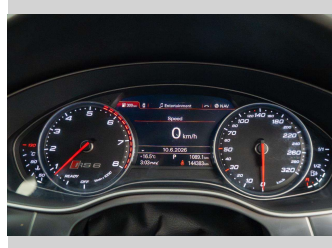

2018 Audi RS6 Avant Performance 4.0 TFSI quattro

Purchase Price **$64,990**
Includes GST, Registration & Licensing

Finance may be available on this vehicle. Ask one of our friendly staff for more information.

Gain peace of mind with Mechanical Breakdown Insurance. **Ask us how.**

Top features

None Listed

Body Style
5 door, Station Wagon

Odometer
144,383 km

Engine
3993 cc, Internal Combustion

Fuel Type
Petrol

Transmission
Automatic, Four Wheel Drive

Wheels
-

VIN
WUAZZZ4G6JN900403

Interior
Black

Safety

Based on 2025 VSRR rating

Reg No.
RWE5

Ext Colour
White

History
NZ New, 4 owners

Seats
5 seats, Leather

CO2 Emissions
★ ★ ☆ ☆ ☆ ☆
256 grams/km

Energy Economy
★ ☆ ☆ ☆ ☆ ☆
Annual fuel cost of $4,190
10.7L per 100km

Cost per year is an estimate based on petrol price of $2.80 per litre and an average distance of 14000 km. Emissions and Energy Economy figures standardised to 3P WLTP.

Stock ID: 3717