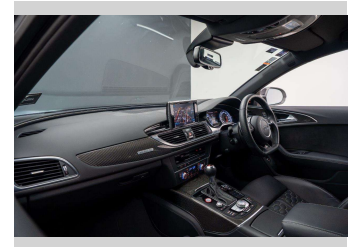

2018 Audi RS6 Avant Performance 4.0 TFSI quattro

Purchase Price **$64,990**
Includes GST, Registration & Licensing

Finance may be available on this vehicle. Ask one of our friendly staff for more information.

Gain peace of mind with Mechanical Breakdown Insurance. **Ask us how.**

Top features

None Listed

Body Style
5 door, Station Wagon

Odometer
144,383 km

Engine
3993 cc, Internal Combustion

Fuel Type
Petrol

Transmission
Automatic, Four Wheel Drive

Wheels
-

VIN
WUAZZZ4G6JN900403

Interior
Black

Safety

Based on 2025 VSRR rating

Reg No.
RWE5

Ext Colour
White

History
NZ New, 4 owners

Seats
5 seats, Leather

CO2 Emissions
★ ★ ☆ ☆ ☆ ☆
256 grams/km

Energy Economy
★ ☆ ☆ ☆ ☆ ☆
Annual fuel cost of $4,190
10.7L per 100km

Cost per year is an estimate based on petrol price of $2.80 per litre and an average distance of 14000 km. Emissions and Energy Economy figures standardised to 3P WLTP.

Stock ID: 3717