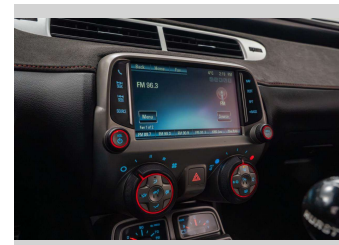

# 2014 Chevrolet Camaro ZL1

**Purchase Price** **\$79,990**  
Includes GST, Registration & Licensing

Finance may be available on this vehicle. Ask one of our friendly staff for more information.

Gain peace of mind with Mechanical Breakdown Insurance. **Ask us how.**