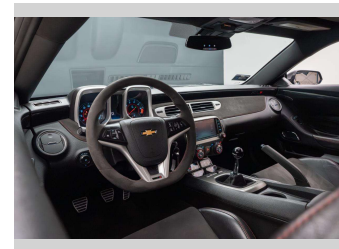

# 2014 Chevrolet Camaro ZL1

**Purchase Price** **\$79,990**  
Includes GST, Registration & Licensing

Finance may be available on this vehicle. Ask one of our friendly staff for more information.

Gain peace of mind with Mechanical Breakdown Insurance. **Ask us how.**