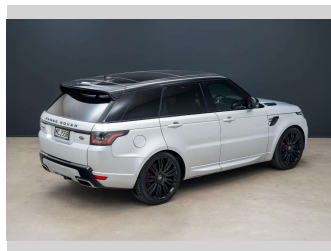

2019 Land Rover Range Rover Sport SDV8 HSE

Purchase Price **\$64,990**
Includes GST, Registration & Licensing

Finance may be available on this vehicle. Ask one of our friendly staff for more information.

Gain peace of mind with Mechanical Breakdown Insurance. **Ask us how.**

Top features
None Listed

Body Style
5 door, Station Wagon

Odometer
118,562 km

Engine
4367 cc, Internal Combustion

Fuel Type
Diesel

Transmission
Automatic, 4WD