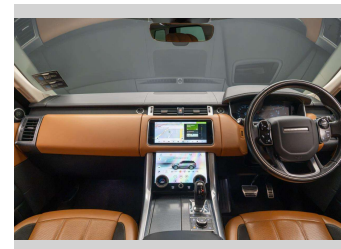

2019 Land Rover Range Rover Sport SDV8 HSE

Purchase Price **$64,990**
Includes GST, Registration & Licensing

Finance may be available on this vehicle. Ask one of our friendly staff for more information.

Gain peace of mind with Mechanical Breakdown Insurance. **Ask us how.**

Top features
None Listed

Body Style
5 door, Station Wagon

Odometer
118,562 km

Engine
4367 cc, Internal Combustion

Fuel Type
Diesel

Transmission
Automatic, 4WD

Wheels
-

VIN
SALWA2AJXKA838939

Interior
Black/Brown, Leather

Safety

Based on 2025 VSRR rating

Reg No.
MCJ550

Ext Colour
Silver

History
NZ New, 4 owners

Seats
5 seats

CO2 Emissions
★ ★ ☆ ☆ ☆ ☆
262 grams/km

Energy Economy
★ ☆ ☆ ☆ ☆ ☆
Annual fuel cost of $3,840
9.9L per 100km

Cost per year is an estimate based on diesel price of $2.00 per litre and an average distance of 14000 km. Includes Road User Charges (RUC). Emissions and Energy Economy figures standardised to 3P WLTP.

Stock ID: 3744

Southern Specialist Cars | Phone 021 778 445 | Email info@southernspecialistcars.co.nz
433 Selwyn Street, Addington, Christchurch 8024, New Zealand
www.southernspecialistcars.co.nz

4.86 | 627 reviews