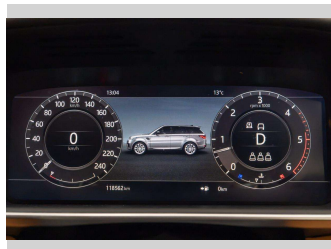

2019 Land Rover Range Rover Sport SDV8 HSE

Purchase Price **\$64,990**
Includes GST, Registration & Licensing

Finance may be available on this vehicle. Ask one of our friendly staff for more information.

Gain peace of mind with Mechanical Breakdown Insurance. **Ask us how.**

Top features
None Listed

Body Style
5 door, Station Wagon

Odometer
118,562 km

Engine
4367 cc, Internal Combustion

Fuel Type
Diesel

Transmission
Automatic, 4WD