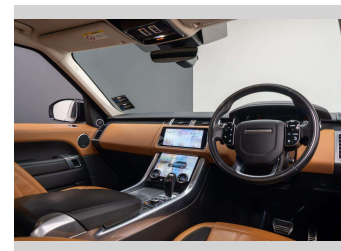

2019 Land Rover Range Rover Sport SDV8 HSE

Purchase Price **$64,990**
Includes GST, Registration & Licensing

Finance may be available on this vehicle. Ask one of our friendly staff for more information.

Gain peace of mind with Mechanical Breakdown Insurance. **Ask us how.**

Top features
None Listed

Body Style
5 door, Station Wagon

Odometer
118,562 km

Engine
4367 cc, Internal Combustion

Fuel Type
Diesel

Transmission
Automatic, 4WD

Wheels
-

VIN
SALWA2AJXKA838939

Interior
Black/Brown, Leather

Safety

Based on 2025 VSRR rating

Reg No.
MCJ550

Ext Colour
Silver

History
NZ New, 4 owners

Seats
5 seats

CO2 Emissions
★ ★ ☆ ☆ ☆ ☆
262 grams/km

Energy Economy
★ ☆ ☆ ☆ ☆ ☆
Annual fuel cost of $3,840
9.9L per 100km

Cost per year is an estimate based on diesel price of $2.00 per litre and an average distance of 14000 km. Includes Road User Charges (RUC). Emissions and Energy Economy figures standardised to 3P WLTP.

Stock ID: 3744

Southern Specialist Cars | Phone 021 778 445 | Email info@southernspecialistcars.co.nz
433 Selwyn Street, Addington, Christchurch 8024, New Zealand
www.southernspecialistcars.co.nz

4.86 | 627 reviews