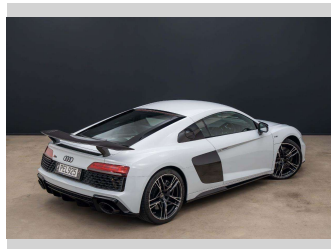

2020 Audi R8 V10 PERFORMANCE

Purchase Price **$229,990**
Includes GST, Registration & Licensing

Finance may be available on this vehicle. Ask one of our friendly staff for more information.

Gain peace of mind with Mechanical Breakdown Insurance. **Ask us how.**

Top features
None Listed

Body Style
2 door, Coupe

Odometer
12,068 km

Engine
5204 cc, Internal Combustion

Fuel Type
Petrol

Transmission
Automatic, Four Wheel Drive

Wheels
-

VIN
WUZZZFX1M7900251

Interior
Black

Safety

Based on 2025 VSRR rating

Reg No.
PEL925

Ext Colour
Grey

History
Ex-Overseas, 5 owners

Seats
2 seats, Leather

CO2 Emissions
☆☆☆☆☆☆

Energy Economy
☆☆☆☆☆☆

Annual fuel cost not available

Energy Consumption unknown.

Stock ID: 3636

Southern Specialist Cars | Phone 021 778 445 | Email info@southernspecialistcars.co.nz
433 Selwyn Street, Addington, Christchurch 8024, New Zealand
www.southernspecialistcars.co.nz

4.86 | 603 reviews