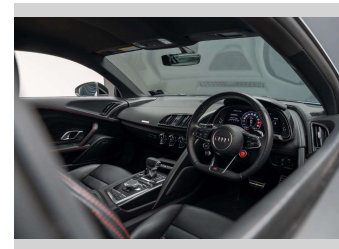

2020 Audi R8 V10 PERFORMANCE

Purchase Price **$229,990**
Includes GST, Registration & Licensing

Finance may be available on this vehicle. Ask one of our friendly staff for more information.

Gain peace of mind with Mechanical Breakdown Insurance. **Ask us how.**

Top features
None Listed

Body Style
2 door, Coupe

Odometer
12,068 km

Engine
5204 cc, Internal Combustion

Fuel Type
Petrol

Transmission
Automatic, Four Wheel Drive

Wheels
-

VIN
WUZZZFX1M7900251

Interior
Black

Safety

Based on 2025 VSRR rating

Reg No.
PEL925

Ext Colour
Grey

History
Ex-Overseas, 5 owners

Seats
2 seats, Leather

CO2 Emissions
☆☆☆☆☆☆

Energy Economy
☆☆☆☆☆☆

Annual fuel cost not available

Energy Consumption unknown.

Stock ID: 3636

Southern Specialist Cars | Phone 021 778 445 | Email info@southernspecialistcars.co.nz
433 Selwyn Street, Addington, Christchurch 8024, New Zealand
www.southernspecialistcars.co.nz

4.86 | 603 reviews