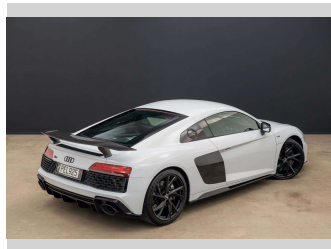

2020 Audi R8 V10 PERFORMANCE

Purchase Price **$229,990**
Includes GST, Registration & Licensing

Finance may be available on this vehicle. Ask one of our friendly staff for more information.

Gain peace of mind with Mechanical Breakdown Insurance. **Ask us how.**

Top features
None Listed

Body Style
2 door, Coupe

Odometer
12,068 km

Engine
5204 cc, Internal Combustion

Fuel Type
Petrol

Transmission
Automatic, Four Wheel Drive

Wheels
-

VIN
WUAZZZFX1M7900251

Interior
Black

Safety

Based on 2025 VSRR rating

Reg No.
PEL925

Ext Colour
White

History
Ex-Overseas, 5 owners

Seats
2 seats, Leather

CO2 Emissions
☆☆☆☆☆☆

Energy Economy
☆☆☆☆☆☆

Annual fuel cost not available

Energy Consumption unknown.

Stock ID: 3636

Southern Specialist Cars | Phone 021 778 445 | Email info@southernspecialistcars.co.nz
433 Selwyn Street, Addington, Christchurch 8024, New Zealand
www.southernspecialistcars.co.nz

4.86 | 599 reviews