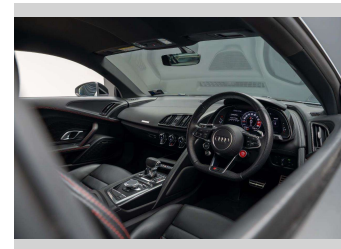

2020 Audi R8 V10 PERFORMANCE

Purchase Price **$229,990**
Includes GST, Registration & Licensing

Finance may be available on this vehicle. Ask one of our friendly staff for more information.

Gain peace of mind with Mechanical Breakdown Insurance. **Ask us how.**

Top features
None Listed

Body Style
2 door, Coupe

Odometer
12,068 km

Engine
5204 cc, Internal Combustion

Fuel Type
Petrol

Transmission
Automatic, Four Wheel Drive

Wheels
-

VIN
WUAZZZFX1M7900251

Interior
Black

Safety

Based on 2025 VSRR rating

Reg No.
PEL925

Ext Colour
White

History
Ex-Overseas, 5 owners

Seats
2 seats, Leather

CO2 Emissions
☆☆☆☆☆☆

Energy Economy
☆☆☆☆☆☆

Annual fuel cost not available

Energy Consumption unknown.

Stock ID: 3636

Southern Specialist Cars | Phone 021 778 445 | Email info@southernspecialistcars.co.nz
433 Selwyn Street, Addington, Christchurch 8024, New Zealand
www.southernspecialistcars.co.nz

4.86 | 599 reviews