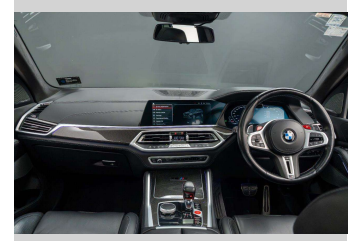

2021 BMW X5 M COMP 4.4PT/4WD/8AT

Purchase Price **$119,990**
Includes GST, Registration & Licensing

Finance may be available on this vehicle. Ask one of our friendly staff for more information.

Gain peace of mind with Mechanical Breakdown Insurance. **Ask us how.**

Top features

None Listed

Body Style
5 door, Station Wagon

Odometer
64,271 km

Engine
4395 cc, Internal Combustion

Fuel Type
Petrol

Transmission
Automatic, Four Wheel Drive

Wheels
-

VIN
WBSJU020809J70441

Interior
Black

Safety

Based on 2025 VSRR rating

Reg No.
NNR732

Ext Colour
Black

History
NZ New, 6 owners

Seats
5 seats, Leather

CO2 Emissions
☆☆☆☆☆☆
319 grams/km

Energy Economy
☆☆☆☆☆☆

Annual fuel cost of $5,450
13.9L per 100km

Cost per year is an estimate based on petrol price of $2.80 per litre and an average distance of 14000 km. Emissions and Energy Economy figures standardised to 3P WLTP.

Stock ID: 3632

Southern Specialist Cars | Phone 021 778 445 | Email info@southernspecialistcars.co.nz
433 Selwyn Street, Addington, Christchurch 8024, New Zealand
www.southernspecialistcars.co.nz

4.86 | 600 reviews