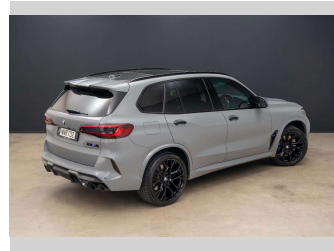

# 2021 BMW X5 M COMP 4.4PT/4WD/8AT

**Purchase Price** **\$119,990**  
Includes GST, Registration & Licensing

Finance may be available on this vehicle. Ask one of our friendly staff for more information.

Gain peace of mind with Mechanical Breakdown Insurance. **Ask us how.**

**Top features**

None Listed

Body Style  
**5 door, Station Wagon**

Odometer  
**64,271 km**

Engine  
**4395 cc, Internal Combustion**

Ext Colour  
**Black**

History  
**NZ New, 6 owners**

Seats  
**5 seats, Leather**

CO2 Emissions  
☆☆☆☆☆☆  
**319 grams/km**

Energy Economy  
☆☆☆☆☆☆

**Annual fuel cost of \$5,450**  
**13.9L per 100km**

Cost per year is an estimate based on petrol price of \$2.80 per litre and an average distance of 14000 km. Emissions and Energy Economy figures standardised to 3P WLTP.