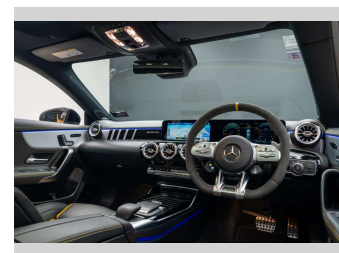

2020 Mercedes-Benz CLA 45 S 4M 2.0P/4WD/8AT

Purchase Price **$69,990**
Includes GST, Registration & Licensing

Finance may be available on this vehicle. Ask one of our friendly staff for more information.

Gain peace of mind with Mechanical Breakdown Insurance. **Ask us how.**

Top features
None Listed

Body Style
4 door, Sedan

Odometer
65,391 km

Engine
1991 cc, Internal Combustion

Fuel Type
Petrol

Transmission
Automatic

Wheels
-

VIN
W1K1183542N160311

Interior
Black

Safety

Based on 2019 ANCAP rating for 19-25 models

Reg No.
RWD396

Ext Colour
White

History
NZ New, 6 owners

Seats
5 seats, Leather

CO2 Emissions
★ ★ ★ ☆ ☆ ☆
225 grams/km

Energy Economy
★ ☆ ☆ ☆ ☆ ☆

Annual fuel cost of $3,880
9.9L per 100km

Cost per year is an estimate based on petrol price of $2.80 per litre and an average distance of 14000 km. Emissions and Energy Economy figures standardised to 3P WLTP.

Stock ID: 3738

Southern Specialist Cars | Phone 021 778 445 | Email info@southernspecialistcars.co.nz
433 Selwyn Street, Addington, Christchurch 8024, New Zealand
www.southernspecialistcars.co.nz