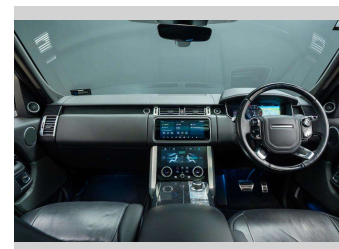

2019 Land Rover Range Rover V8 SC VOGUE SE 5.0P

Purchase Price **$79,990**
Includes GST, Registration & Licensing

Finance may be available on this vehicle. Ask one of our friendly staff for more information.

Gain peace of mind with Mechanical Breakdown Insurance. **Ask us how.**

Top features

None Listed

Body Style
5 door, Station Wagon

Odometer
111,647 km

Engine
5000 cc, Internal Combustion

Fuel Type
Petrol

Transmission
Automatic

Wheels
-

VIN
SALGA2AE8KA551798

Interior
Black

Safety

Based on 2025 UCSR rating for 11-18 models

Reg No.
MDJ506

Ext Colour
White

History
NZ New, 5 owners

Seats
5 seats, Leather

CO2 Emissions
☆☆☆☆☆☆
328 grams/km

Energy Economy
☆☆☆☆☆☆
Annual fuel cost of $5,610
14.3L per 100km

Cost per year is an estimate based on petrol price of $2.80 per litre and an average distance of 14000 km. Emissions and Energy Economy figures standardised to 3P WLTP.

Stock ID: 3617

Southern Specialist Cars | Phone 021 778 445 | Email info@southernspecialistcars.co.nz
433 Selwyn Street, Addington, Christchurch 8024, New Zealand
www.southernspecialistcars.co.nz