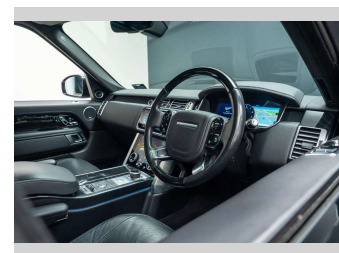

2019 Land Rover Range Rover V8 SC VOGUE SE 5.0P

Purchase Price **$79,990**
Includes GST, Registration & Licensing

Finance may be available on this vehicle. Ask one of our friendly staff for more information.

Gain peace of mind with Mechanical Breakdown Insurance. **Ask us how.**

Top features

None Listed

Body Style
5 door, Station Wagon

Odometer
111,647 km

Engine
5000 cc, Internal Combustion

Fuel Type
Petrol

Transmission
Automatic

Wheels
-

VIN
SALGA2AE8KA551798

Interior
Black

Safety

Based on 2025 UCSR rating for 11-18 models

Reg No.
MDJ506

Ext Colour
White

History
NZ New, 5 owners

Seats
5 seats, Leather

CO2 Emissions
☆☆☆☆☆☆
328 grams/km

Energy Economy
☆☆☆☆☆☆
Annual fuel cost of $5,610
14.3L per 100km

Cost per year is an estimate based on petrol price of $2.80 per litre and an average distance of 14000 km. Emissions and Energy Economy figures standardised to 3P WLTP.

Stock ID: 3617

Southern Specialist Cars | Phone 021 778 445 | Email info@southernspecialistcars.co.nz
433 Selwyn Street, Addington, Christchurch 8024, New Zealand
www.southernspecialistcars.co.nz