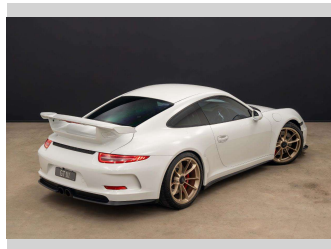

2014 Porsche 911 GT3 3.8P/7AT/SP/2DR/

Purchase Price **\$209,990**
Includes GST, Registration & Licensing

Finance may be available on this vehicle. Ask one of our friendly staff for more information.

Gain peace of mind with Mechanical Breakdown Insurance. **Ask us how.**

Top features

None Listed

Body Style
2 door, Coupe

Odometer
37,101 km

Engine
3800 cc, Internal Combustion

Fuel Type
Petrol

Transmission
Automatic, Rear Wheel

Wheels
-

VIN
WP0ZZZ99ZES181647

Interior
Black

Safety

Based on 2025 VSRR rating

Reg No.
GT111

Ext Colour
White

History
NZ New, 9 owners

Seats
2 seats, Leather/Suede