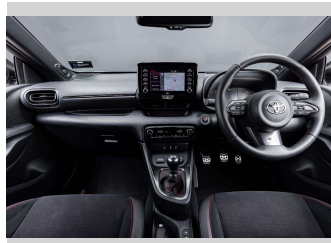

2021 Toyota Yaris GR 1.6PT/4WD/6MT

Purchase Price **$49,990**
Includes GST, Registration & Licensing

Finance may be available on this vehicle. Ask one of our friendly staff for more information.

Gain peace of mind with Mechanical Breakdown Insurance. **Ask us how.**

Top features
None Listed

Body Style
3 door, Hatchback

Odometer
5,655 km

Engine
1618 cc, Internal Combustion

Fuel Type
Petrol

Transmission
6-Speed Manual, Four Wheel

Wheels
-

VIN
JTDAF4E320A008026

Interior
Black

Safety
-

Reg No.
NLE959

Ext Colour
White

History
NZ New, 2 owners

Seats
4 seats, Leather/Suede

CO2 Emissions
-

Energy Economy
-

Stock ID: 2916

Southern Specialist Cars | Phone 021 778 445 | Email info@southernspecialistcars.co.nz
433 Selwyn Street, Addington, Christchurch 8024, New Zealand
www.southernspecialistcars.co.nz

★★★★★
4.84 | 423 reviews