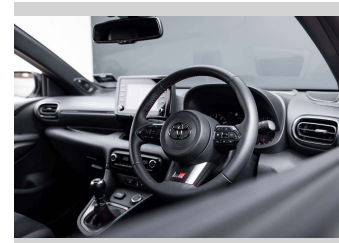

2021 Toyota Yaris GR 1.6PT/4WD/6MT

Purchase Price **$49,990**
Includes GST, Registration & Licensing

Finance may be available on this vehicle. Ask one of our friendly staff for more information.

Gain peace of mind with Mechanical Breakdown Insurance. **Ask us how.**

Top features
None Listed

Body Style
3 door, Hatchback

Odometer
5,655 km

Engine
1618 cc, Internal Combustion

Fuel Type
Petrol

Transmission
6-Speed Manual, Four Wheel

Wheels
-

VIN
JTDAF4E320A008026

Interior
Black

Safety
-

Reg No.
NLE959

Ext Colour
White

History
NZ New, 2 owners

Seats
4 seats, Leather/Suede

CO2 Emissions
-

Energy Economy
-

Stock ID: 2916

Southern Specialist Cars | Phone 021 778 445 | Email info@southernspecialistcars.co.nz
433 Selwyn Street, Addington, Christchurch 8024, New Zealand
www.southernspecialistcars.co.nz

★★★★★
4.84 | 423 reviews