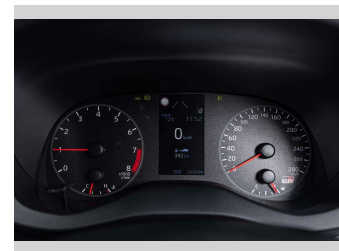

2021 Toyota Yaris GR 1.6PT/4WD/6MT

Purchase Price **$49,990**
Includes GST, Registration & Licensing

Finance may be available on this vehicle. Ask one of our friendly staff for more information.

Gain peace of mind with Mechanical Breakdown Insurance. **Ask us how.**

Top features
None Listed

Body Style
3 door, Hatchback

Odometer
5,655 km

Engine
1618 cc, Internal Combustion

Fuel Type
Petrol

Transmission
6-Speed Manual, Four Wheel

Wheels
-

VIN
JTDAF4E320A008026

Interior
Black

Safety
-

Reg No.
NLE959

Ext Colour
White

History
NZ New, 2 owners

Seats
4 seats, Leather/Suede

CO2 Emissions
-

Energy Economy
-

Stock ID: 2916

Southern Specialist Cars | Phone 021 778 445 | Email info@southernspecialistcars.co.nz
433 Selwyn Street, Addington, Christchurch 8024, New Zealand
www.southernspecialistcars.co.nz

★★★★★
4.84 | 423 reviews