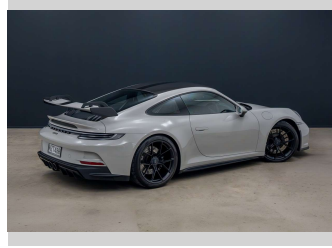

2022 Porsche 911 GT3 4.0P/7AM

Purchase Price

\$349,990

Includes GST, Registration & Licensing

Finance may be available on this vehicle. Ask one of our friendly staff for more information.

Gain peace of mind with Mechanical Breakdown Insurance. **Ask us how.**

Top features

None Listed

Body Style

2 door, Coupe

Odometer

8,175 km

Engine

3996 cc, Internal Combustion

Fuel Type

Petrol

Transmission

Automatic, Rear Wheel

Wheels

-

VIN

WP0ZZZ99ZNS262710