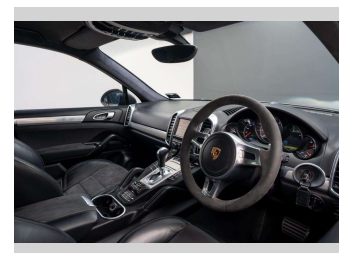

2012 Porsche Cayenne GTS 4.8P/4WD/8AT

Purchase Price **$39,990**
Includes GST, Registration & Licensing

Finance may be available on this vehicle. Ask one of our friendly staff for more information.

Gain peace of mind with Mechanical Breakdown Insurance. **Ask us how.**

Top features
None Listed

Body Style
4 door, Station Wagon

Odometer
136,907 km

Engine
4806 cc, Internal Combustion

Fuel Type
Petrol

Transmission
Automatic

Wheels
-

VIN
WP1ZZZ92ZDLA71039

Interior
Black

Safety

Based on 2025 UCSR rating for 10-17 models

Reg No.
NPY235

Ext Colour
Grey

History
NZ New, 8 owners

Seats
5 seats, Leather/Suede

CO2 Emissions
★☆☆☆☆
287 grams/km

Energy Economy
★☆☆☆☆

Annual fuel cost of $4,660
11.9L per 100km

Cost per year is an estimate based on petrol price of $2.80 per litre and an average distance of 14000 km. Emissions and Energy Economy figures standardised to 3P WLTP.

Stock ID: 3681

Southern Specialist Cars | Phone 021 778 445 | Email info@southernspecialistcars.co.nz
433 Selwyn Street, Addington, Christchurch 8024, New Zealand
www.southernspecialistcars.co.nz