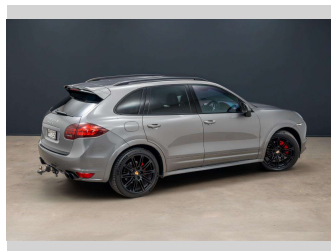

2012 Porsche Cayenne GTS 4.8P/4WD/8AT

Purchase Price **\$39,990**
Includes GST, Registration & Licensing

Finance may be available on this vehicle. Ask one of our friendly staff for more information.

Gain peace of mind with Mechanical Breakdown Insurance. **Ask us how.**

Top features
None Listed

Body Style
4 door, Station Wagon

Odometer
136,907 km

Engine
4806 cc, Internal Combustion

Fuel Type
Petrol

Transmission
Automatic

Wheels
-

VIN
WP1ZZZ92ZDLA71039

Interior
Black

Safety

Based on 2025 UCSR rating for 10-17 models

Reg No.
NPY235

Ext Colour
Grey

History
NZ New, 8 owners

Seats
5 seats, Leather/Suede

CO2 Emissions
★☆☆☆☆
287 grams/km