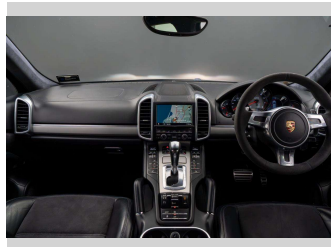

2012 Porsche Cayenne GTS 4.8P/4WD/8AT