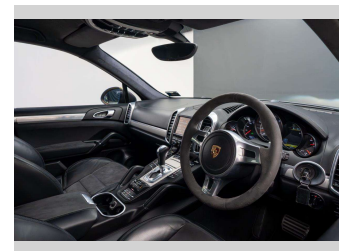

2012 Porsche Cayenne GTS 4.8P/4WD/8AT

Purchase Price **$39,990**
Includes GST, Registration & Licensing

Finance may be available on this vehicle. Ask one of our friendly staff for more information.

Gain peace of mind with Mechanical Breakdown Insurance. **Ask us how.**

Top features
None Listed

Body Style
4 door, Station Wagon

Odometer
136,907 km

Engine
4806 cc, Internal Combustion

Fuel Type
Petrol

Transmission
Automatic

Wheels
-

VIN
WP1ZZZ92ZDLA71039

Interior
Black

Safety

Based on 2025 UCSR rating for 10-17 models

Reg No.
NPY235

Ext Colour
Grey

History
NZ New, 8 owners

Seats
5 seats, Leather/Suede

CO2 Emissions
★☆☆☆☆
287 grams/km

Energy Economy
★☆☆☆☆

Annual fuel cost of $4,660
11.9L per 100km

Cost per year is an estimate based on petrol price of $2.80 per litre and an average distance of 14000 km. Emissions and Energy Economy figures standardised to 3P WLTP.

Stock ID: 3681

Southern Specialist Cars | Phone 021 778 445 | Email info@southernspecialistcars.co.nz
433 Selwyn Street, Addington, Christchurch 8024, New Zealand
www.southernspecialistcars.co.nz