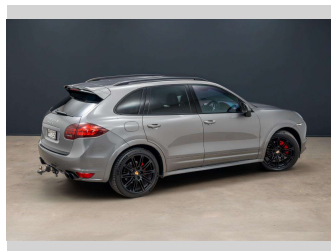

# 2012 Porsche Cayenne GTS 4.8P/4WD/8AT

**Purchase Price** **\$39,990**  
Includes GST, Registration & Licensing

Finance may be available on this vehicle. Ask one of our friendly staff for more information.

Gain peace of mind with Mechanical Breakdown Insurance. **Ask us how.**

**Top features**

None Listed

Body Style  
**4 door, Station Wagon**

Odometer  
**136,907 km**

Engine  
**4806 cc, Internal Combustion**

Ext Colour  
**Grey**

History  
**NZ New, 8 owners**

Seats  
**5 seats, Leather/Suede**

CO2 Emissions  
★☆☆☆☆  
**287 grams/km**

Energy Economy  
★☆☆☆☆

**Annual fuel cost of \$4,660**  
**11.9L per 100km**