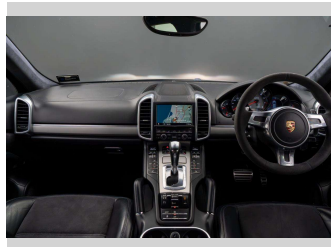

2012 Porsche Cayenne GTS 4.8P/4WD/8AT

Purchase Price **$39,990**
Includes GST, Registration & Licensing

Finance may be available on this vehicle. Ask one of our friendly staff for more information.

Gain peace of mind with Mechanical Breakdown Insurance. **Ask us how.**

Top features

None Listed

Body Style
4 door, Station Wagon

Odometer
136,907 km

Engine
4806 cc, Internal Combustion

Fuel Type
Petrol

Transmission
Automatic

Wheels
-

VIN
WP1ZZZ92ZDLA71039

Interior
Black

Safety

Based on 2025 UCSR rating for 10-17 models

Reg No.
NPY235

Ext Colour
Grey

History
NZ New, 8 owners

Seats
5 seats, Leather/Suede

CO2 Emissions
★☆☆☆☆
287 grams/km

Energy Economy
★☆☆☆☆

Annual fuel cost of $4,660
11.9L per 100km

Cost per year is an estimate based on petrol price of $2.80 per litre and an average distance of 14000 km. Emissions and Energy Economy figures standardised to 3P WLTP.

Stock ID: 3681

Southern Specialist Cars | Phone 021 778 445 | Email info@southernspecialistcars.co.nz
433 Selwyn Street, Addington, Christchurch 8024, New Zealand
www.southernspecialistcars.co.nz

★★★★★
4.86 | 608 reviews