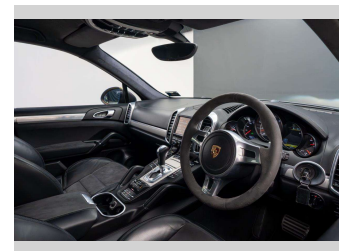

2012 Porsche Cayenne GTS 4.8P/4WD/8AT

Purchase Price **$39,990**
Includes GST, Registration & Licensing

Finance may be available on this vehicle. Ask one of our friendly staff for more information.

Gain peace of mind with Mechanical Breakdown Insurance. **Ask us how.**

Top features

None Listed

Body Style
4 door, Station Wagon

Odometer
136,907 km

Engine
4806 cc, Internal Combustion

Fuel Type
Petrol

Transmission
Automatic

Wheels
-

VIN
WP1ZZZ92ZDLA71039

Interior
Black

Safety

Based on 2025 UCSR rating for 10-17 models

Reg No.
NPY235

Ext Colour
Grey

History
NZ New, 8 owners

Seats
5 seats, Leather/Suede

CO2 Emissions
★☆☆☆☆
287 grams/km

Energy Economy
★☆☆☆☆

Annual fuel cost of $4,660
11.9L per 100km

Cost per year is an estimate based on petrol price of $2.80 per litre and an average distance of 14000 km. Emissions and Energy Economy figures standardised to 3P WLTP.

Stock ID: 3681

Southern Specialist Cars | Phone 021 778 445 | Email info@southernspecialistcars.co.nz
433 Selwyn Street, Addington, Christchurch 8024, New Zealand
www.southernspecialistcars.co.nz

★★★★★
4.86 | 608 reviews