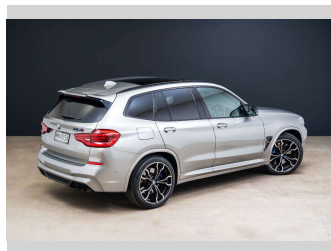

2019 BMW X3 M CP 3.0PT/4WD/8AT

Purchase Price **\$59,990**
Includes GST, Registration & Licensing

Finance may be available on this vehicle. Ask one of our friendly staff for more information.

Gain peace of mind with Mechanical Breakdown Insurance. **Ask us how.**

Top features
None Listed

Body Style
5 door, Station Wagon

Odometer
128,326 km

Engine
2993 cc, Internal Combustion

Fuel Type
-

Transmission
Automatic, Four Wheel Drive

Wheels
-

VIN
WBSTS02010LA57399

Interior
Black

Safety
-

Reg No.
MNA658

Ext Colour
Grey

History
NZ New, 5 owners

Seats
5 seats, Leather

CO2 Emissions
-

Energy Economy
-