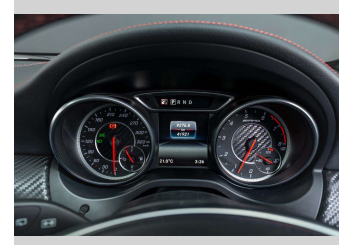

2016 Mercedes-Benz A 45 AMG 4M 2.0P/4WD

Purchase Price **\$36,990**
Includes GST, Registration & Licensing

Finance may be available on this vehicle. Ask one of our friendly staff for more information.

Gain peace of mind with Mechanical Breakdown Insurance. **Ask us how.**

Top features
None Listed

Body Style
4 door, Hatchback

Odometer
41,921 km

Engine
1991 cc, Internal Combustion

Fuel Type
-

Transmission
Automatic

Wheels
-

VIN
WDD1760522J488265

Interior
Black

Safety
-

Reg No.
JWY775

Ext Colour
Grey

History
NZ New, 6 owners

Seats
5 seats, Leather

CO2 Emissions
-

Energy Economy
-