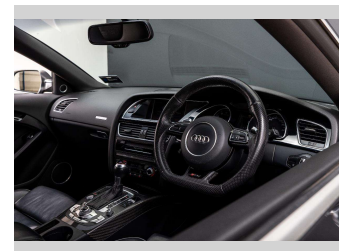

2015 Audi RS5 Coupe 4.2 FSI quattro

Purchase Price **$37,990**
Includes GST, Registration & Licensing

Finance may be available on this vehicle. Ask one of our friendly staff for more information.

Gain peace of mind with Mechanical Breakdown Insurance. **Ask us how.**

Top features
None Listed

Body Style
2 door, Coupe

Odometer
113,291 km

Engine
4163 cc, Internal Combustion

Fuel Type
Petrol

Transmission
Automatic, Four Wheel Drive

Wheels
-

VIN
WUAZZZ8T4FA901619

Interior
Black

Safety
-

Reg No.
QSD330

Ext Colour
Grey

History
NZ New, 12 owners

Seats
4 seats, Leather

CO2 Emissions
-

Energy Economy
-

Stock ID: 2957

Southern Specialist Cars | Phone 021 778 445 | Email info@southernspecialistcars.co.nz
433 Selwyn Street, Addington, Christchurch 8024, New Zealand
www.southernspecialistcars.co.nz

4.84 | 449 reviews