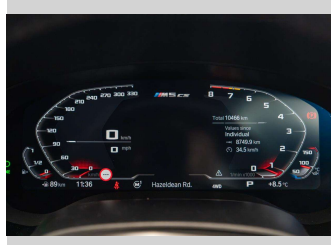

2022 BMW 5 Series M5 CS 4.4PT/4WD/8AT

Purchase Price **$259,990**
Includes GST, Registration & Licensing

Finance may be available on this vehicle. Ask one of our friendly staff for more information.

Gain peace of mind with Mechanical Breakdown Insurance. **Ask us how.**

Top features

None Listed

Body Style
4 door, Sedan

Odometer
10,466 km

Engine
4395 cc, Internal Combustion

Fuel Type
Petrol

Transmission
Automatic, Four Wheel Drive

Wheels
-

VIN
WBS72CH050CJ74443

Interior
Black, Leather/suede

Safety

Based on 2025 VSRR rating

Reg No.
CSM5

Ext Colour
Grey

History
NZ New, 4 owners

Seats
4 seats

CO2 Emissions
★☆☆☆☆
270 grams/km

Energy Economy
★☆☆☆☆
Annual fuel cost of $4,630
11.8L per 100km

Cost per year is an estimate based on petrol price of $2.80 per litre and an average distance of 14000 km. Emissions and Energy Economy figures standardised to 3P WLTP.

Stock ID: 3740

Southern Specialist Cars | Phone 021 778 445 | Email info@southernspecialistcars.co.nz
433 Selwyn Street, Addington, Christchurch 8024, New Zealand
www.southernspecialistcars.co.nz