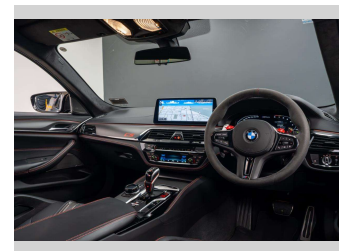

2022 BMW 5 Series M5 CS 4.4PT/4WD/8AT

Purchase Price **$259,990**
Includes GST, Registration & Licensing

Finance may be available on this vehicle. Ask one of our friendly staff for more information.

Gain peace of mind with Mechanical Breakdown Insurance. **Ask us how.**

Top features

None Listed

Body Style
4 door, Sedan

Odometer
10,466 km

Engine
4395 cc, Internal Combustion

Fuel Type
Petrol

Transmission
Automatic, Four Wheel Drive

Wheels
-

VIN
WBS72CH050CJ74443

Interior
Black, Leather/suede

Safety

Based on 2025 VSRR rating

Reg No.
CSM5

Ext Colour
Grey

History
NZ New, 4 owners

Seats
4 seats

CO2 Emissions
★☆☆☆☆
270 grams/km

Energy Economy
★☆☆☆☆
Annual fuel cost of $4,630
11.8L per 100km

Cost per year is an estimate based on petrol price of $2.80 per litre and an average distance of 14000 km. Emissions and Energy Economy figures standardised to 3P WLTP.

Stock ID: 3740

Southern Specialist Cars | Phone 021 778 445 | Email info@southernspecialistcars.co.nz
433 Selwyn Street, Addington, Christchurch 8024, New Zealand
www.southernspecialistcars.co.nz