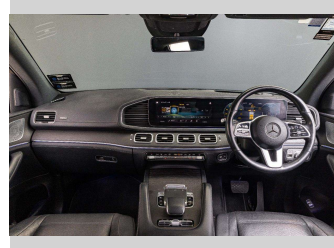

2019 Mercedes-Benz GLE 400 d 2.9DT/4WD/9AT

Purchase Price **$69,990**
Includes GST, Registration & Licensing

Finance may be available on this vehicle. Ask one of our friendly staff for more information.

Gain peace of mind with Mechanical Breakdown Insurance. **Ask us how.**

Top features
None Listed

Body Style
4 door, Station Wagon

Odometer
98,000 km

Engine
2925 cc, Internal Combustion

Fuel Type
-

Transmission
Automatic

Wheels
-

VIN
WDC1671232A085035

Interior
Black

Safety
-

Reg No.
MNW642

Ext Colour
Black

History
NZ New, 4 owners

Seats
7 seats, Leather

CO2 Emissions
-

Energy Economy
-

Stock ID: 3471

Southern Specialist Cars | Phone 021 778 445 | Email info@southernspecialistcars.co.nz
433 Selwyn Street, Addington, Christchurch 8024, New Zealand
www.southernspecialistcars.co.nz

4.85 | 564 reviews