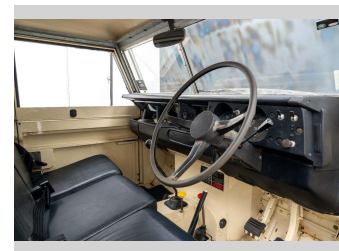

1973 Land Rover Series 3 88 Pick-Up

Purchase Price **$59,990**
Includes GST, Registration & Licensing

Finance may be available on this vehicle. Ask one of our friendly staff for more information.

Gain peace of mind with Mechanical Breakdown Insurance. **Ask us how.**

Top features
None Listed

- Body Style
  Station Wagon
- Odometer
  Odometer is inaccurate
- Engine
  2286 cc, Internal Combustion
- Fuel Type
  -
- Transmission
  Manual
- Wheels
  -
- VIN
  -
- Interior
  Black
- Safety
  -

- Reg No.
  GM3218
- Ext Colour
  Cream
- History
  NZ New, 2 owners
- Seats
  2 seats, Vinyl
- CO2 Emissions
  -
- Energy Economy
  -

Stock ID: 3557

Southern Specialist Cars | Phone 021 778 445 | Email info@southernspecialistcars.co.nz
433 Selwyn Street, Addington, Christchurch 8024, New Zealand
www.southernspecialistcars.co.nz

4.86 | 606 reviews