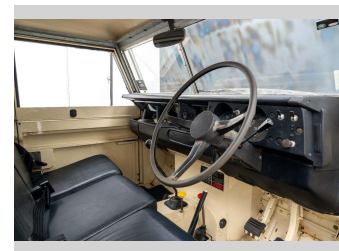

1973 Land Rover Series 3 88 Pick-Up

Purchase Price **$59,990**
Includes GST, Registration & Licensing

Finance may be available on this vehicle. Ask one of our friendly staff for more information.

Gain peace of mind with Mechanical Breakdown Insurance. **Ask us how.**

Top features
None Listed

Body Style
Station Wagon

Odometer
Odometer is inaccurate

Engine
2286 cc, Internal Combustion

Fuel Type
-

Transmission
Manual

Wheels
-

VIN
-

Interior
Black

Safety
-

Reg No.
GM3218

Ext Colour
Cream

History
NZ New, 2 owners

Seats
2 seats, Vinyl

CO2 Emissions
-

Energy Economy
-

Stock ID: 3557

Southern Specialist Cars | Phone 021 778 445 | Email info@southernspecialistcars.co.nz
433 Selwyn Street, Addington, Christchurch 8024, New Zealand
www.southernspecialistcars.co.nz

★★★★★
4.86 | 595 reviews