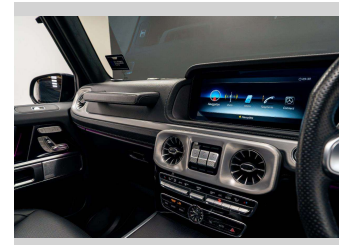

2020 Mercedes-Benz G 63 AMG 5.5 V8