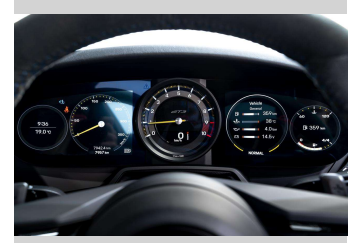

2022 Porsche 911 GT3 4.0P/7AM

Purchase Price

\$369,990

Includes GST, Registration & Licensing

Finance may be available on this vehicle. Ask one of our friendly staff for more information.

Gain peace of mind with Mechanical Breakdown Insurance. **Ask us how.**

Top features

None Listed

Body Style

2 door, Coupe

Odometer

10,040 km

Engine

3996 cc, Internal Combustion