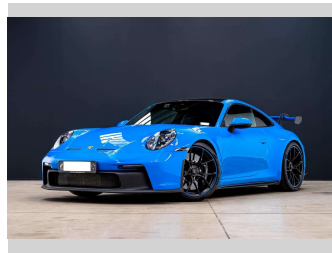

2022 Porsche 911 GT3 4.0P/7AM

Purchase Price

\$369,990

Includes GST, Registration & Licensing

Finance may be available on this vehicle. Ask one of our friendly staff for more information.

Gain peace of mind with Mechanical Breakdown Insurance. **Ask us how.**

Top features

None Listed

Body Style

2 door, Coupe

Odometer

10,040 km

Engine

3996 cc, Internal Combustion