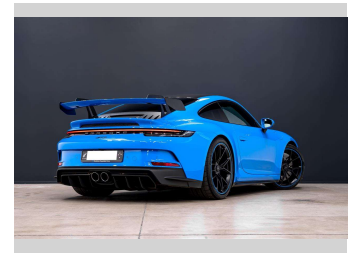

2022 Porsche 911 GT3 4.0P/7AM

Purchase Price

\$369,990

Includes GST, Registration & Licensing

Finance may be available on this vehicle. Ask one of our friendly staff for more information.

Gain peace of mind with Mechanical Breakdown Insurance. **Ask us how.**

Top features

None Listed

Body Style

2 door, Coupe

Odometer

10,040 km

Engine

3996 cc, Internal Combustion

Fuel Type

Petrol

Transmission

Automatic

Wheels

-

VIN

WP0ZZZ99ZNS265886