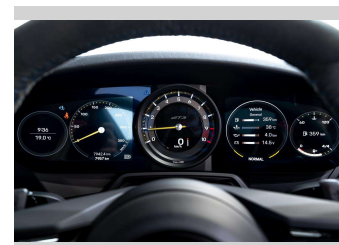

2022 Porsche 911 GT3 4.0P/7AM

Purchase Price

\$369,990

Includes GST, Registration & Licensing

Note: A Clean Car fee/rebate does not apply to this vehicle

Finance may be available on this vehicle. Ask one of our friendly staff for more information.

Gain peace of mind with Mechanical Breakdown Insurance. **Ask us how.**

Top features

None Listed

Body Style

2 door, Coupe

Odometer

10,040 km

Engine

3996 cc, Internal Combustion

Fuel Type

Petrol

Transmission

7-Speed Auto (PDK)

Wheels

-

VIN