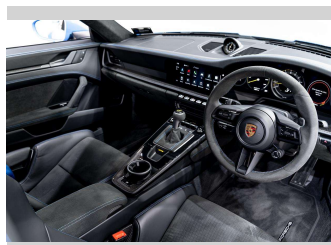

2022 Porsche 911 GT3 4.0P/7AM

Purchase Price

$369,990

Includes GST, Registration & Licensing

Note: A Clean Car fee/rebate does not apply to this vehicle

Finance may be available on this vehicle. Ask one of our friendly staff for more information.

Gain peace of mind with Mechanical Breakdown Insurance. **Ask us how.**

Top features

None Listed

Body Style

2 door, Coupe

Odometer

10,040 km

Engine

3996 cc, Internal Combustion

Fuel Type

Petrol

Transmission

7-Speed Auto (PDK)

Wheels

-

VIN

WP0ZZZ99ZNS265886

Interior

Black/Blue

Safety

-

Reg No.

PWL875

Ext Colour

Blue

History

NZ New, 1 owner

Seats

2 seats, Leather/Suede

CO2 Emissions

-

Energy Economy

-

Stock ID: 2601

Southern Specialist Cars | Phone 021 778 445 | Email info@southernspecialistcars.co.nz
433 Selwyn Street, Addington, Christchurch 8024, New Zealand
www.southernspecialistcars.co.nz