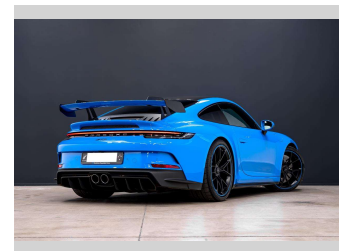

2022 Porsche 911 GT3 4.0P/7AM

Purchase Price

\$369,990

Includes GST, Registration & Licensing

Note: A Clean Car fee/rebate does not apply to this vehicle

Finance may be available on this vehicle. Ask one of our friendly staff for more information.

Gain peace of mind with Mechanical Breakdown Insurance. **Ask us how.**

Top features

None Listed

Body Style

2 door, Coupe

Odometer

10,040 km

Engine

3996 cc, Internal Combustion

Fuel Type

Petrol

Transmission

7-Speed Auto (PDK)

Wheels

-

VIN

Blue

History

NZ New, 1 owner

Seats

2 seats, Leather/Suede

CO2 Emissions

-

Energy Economy