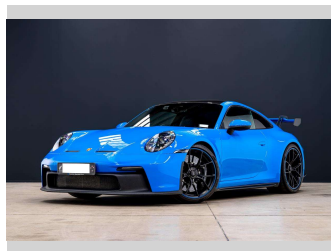

2022 Porsche 911 GT3 4.0P/7AM

Purchase Price

\$369,990

Includes GST, Registration & Licensing

Note: A Clean Car fee/rebate does not apply to this vehicle

Finance may be available on this vehicle. Ask one of our friendly staff for more information.

Gain peace of mind with Mechanical Breakdown Insurance. **Ask us how.**

Top features

None Listed

Body Style

2 door, Coupe

Odometer

10,040 km

Engine

3996 cc, Internal Combustion

Fuel Type

Petrol

Transmission

7-Speed Auto (PDK)

Wheels

-

VIN

Blue

History

NZ New, 1 owner

Seats

2 seats, Leather/Suede

CO2 Emissions

-

Energy Economy