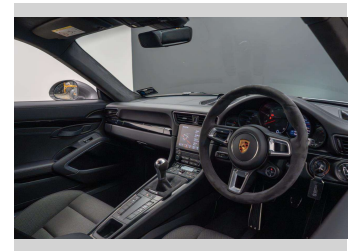

2019 Porsche 911 Carrera T COUPE 3.0P/7MT

Purchase Price

$174,990

Includes GST, Registration & Licensing

Finance may be available on this vehicle. Ask one of our friendly staff for more information.

MARAC

Gain peace of mind with Mechanical Breakdown Insurance. **Ask us how.**

autosure
INSURANCE

Top features

None Listed

Body Style

2 door, Coupe

Odometer

15,716 km

Engine

2981 cc, Internal Combustion

Fuel Type

Petrol

Transmission

Manual

Wheels

-

VIN

WP0ZZZ99ZKS100354

Interior

Black

Safety

Based on 2025 VSRR rating

Reg No.

911TEE

Ext Colour

Silver

History

NZ New

Seats

2 seats, Leather/Fabric

CO2 Emissions

★ ★ ☆ ☆ ☆ ☆

240 grams/km

Energy Economy

★ ☆ ☆ ☆ ☆ ☆

**Annual fuel cost of $4,160
10.6L per 100km**

Cost per year is an estimate based on petrol price of $2.80 per litre and an average distance of 14000 km. Emissions and Energy Economy figures standardised to 3P WLTP.

Stock ID: 3722

Southern Specialist Cars | Phone 021 778 445 | Email
info@southernspecialistcars.co.nz
433 Selwyn Street, Addington, Christchurch 8024, New Zealand
www.southernspecialistcars.co.nz

★★★★★
4.86 | 618 reviews